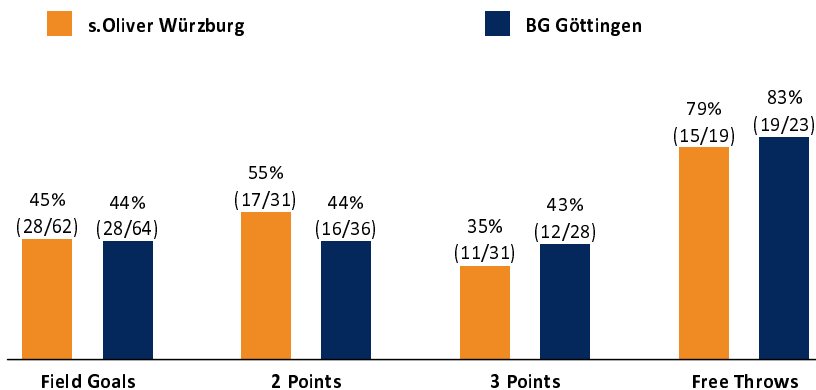

s.Oliver Würzburg

82 : 87

BG Göttingen

Referee: STREIT Enrico
Umpires: HACK Johannes / THEIS Christian
Commissioner: EICHHORN Christian

Würzburg, s.Oliver Arena (3.140 Plätze), SA 6 FEB 2021, 20:30, Game-ID: 25629

Scoreboard table showing quarter scores (Q1-Q4) for WUE and GOT.

WUE - s.Oliver Würzburg (Coach: WUCHERER Denis)

Main player statistics table for WUE, including columns for No., Name, Min, PTS, 2 Points, 3 Points, Field Goals, Free Throws, and various rebound/steal metrics.

GOT - BG Göttingen (Coach: MOORS Roel)

Main player statistics table for GOT, including columns for No., Name, Min, PTS, 2 Points, 3 Points, Field Goals, Free Throws, and various rebound/steal metrics.

Summary table comparing team statistics such as Rebounds, Assists, Fouls, Turnovers, and Steals between WUE and GOT.

EASycREDIT-BBL.DE

Alle offiziellen Statistiken der easyCredit BBL, Daten, Rekorde uvm. gibt es auf easyCredit-BBL.de! News, Stats, Tabelle und Spielplan für unterwegs: Kostenfrei für iOS und Android in der offiziellen Liga-App!

MAGENTA SPORT

Keinen Korb mehr verpassen - Alle Spiele der easyCredit BBL und des MagentaSport BBL Pokals LIVE und in HD! Das größte Basketball-Angebot Deutschlands zuhause und mobil! www.MagentaSport.de

LEGEND: Min Minutes Played, DR Defensive Rebounds, AS Assists, BS Blocked Shots, PF Fouls, +/- Plus-Minus-Rating, DNP Did Not Play, OR Offensive Rebounds, ST Steals, SB Shots Blocked, FD Fouls Drawn, * Starters, PTS Points, TR Total Rebounds, TO Turnovers, EFF Efficiency = ((PTS + TR + AS + ST + BS) - ((FGA - FGM) + (FTA - FTM) + TO))