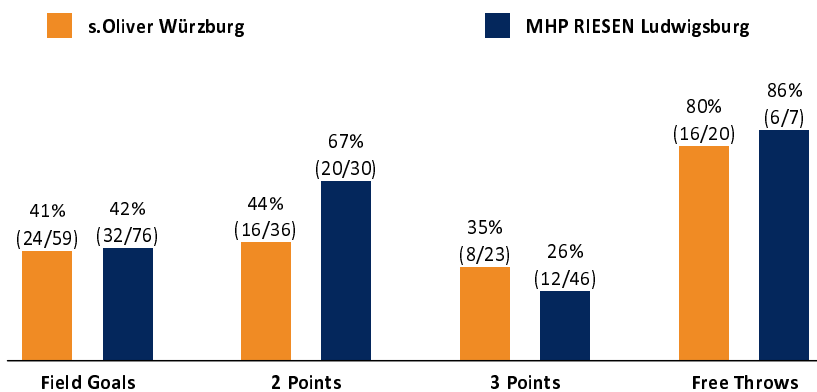

s.Oliver Würzburg

72 : 82 MHP RIESEN Ludwigsburg

Referee: REITER Moritz
Umpires: FRITZ Clemens / BOHN Nicolai
Commissioner: BENDER Ute

Würzburg, s.Oliver Arena (3.140 Plätze), Di 23 MRZ 2021, 20:30, Game-ID: 25659

Scoreboard table showing quarter scores for WUE and LUD.

WUE - s.Oliver Würzburg (Coach: WUCHERER Denis)

Main player statistics table for WUE, including columns for No., Name, Min, PTS, 2 Points, 3 Points, Field Goals, Free Throws, and various rebound and steal metrics.

LUD - MHP RIESEN Ludwigsburg (Coach: PATRICK John)

Main player statistics table for LUD, including columns for No., Name, Min, PTS, 2 Points, 3 Points, Field Goals, Free Throws, and various rebound and steal metrics.

Summary statistics table comparing WUE and LUD across categories like Rebounds, Assists, Fouls, and Points in the Paint.

EASYCREDIT-BBL.DE

Alle offiziellen Statistiken der easyCredit BBL, Daten, Rekorde uvm. gibt es auf easyCredit-BBL.de! News, Stats, Tabelle und Spielplan für unterwegs: Kostenlos für iOS und Android in der offiziellen Liga-App!

MAGENTA SPORT

Keinen Korb mehr verpassen - Alle Spiele der easyCredit BBL und des MagentaSport BBL Pokals LIVE und in HD! Das größte Basketball-Angebot Deutschlands zuhause und mobil! www.MagentaSport.de

LEGEND: Min Minutes Played, DR Defensive Rebounds, AS Assists, BS Blocked Shots, PF Fouls, +/- Plus-Minus-Rating, DNP Did Not Play, OR Offensive Rebounds, ST Steals, SB Shots Blocked, FD Fouls Drawn, * Starters, PTS Points, TR Total Rebounds, TO Turnovers, EFF Efficiency = ((PTS + TR + AS + ST + BS) - ((FGA - FGM) + (FTA - FTM) + TO))