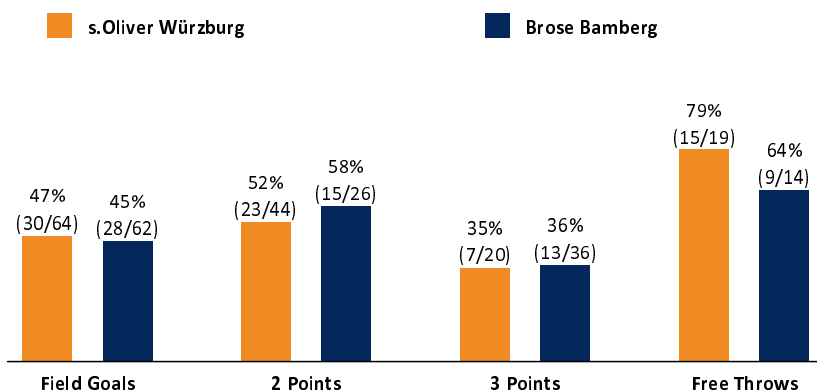

s.Oliver Würzburg

82 : 78

Brose Bamberg

Referee: KOVACEVIC Nebojsa
Umpires: MUTAPCIC Armin / THEIS Christian
Commissioner: EICHHORN Christian

Würzburg, s.Oliver Arena (3.140 Plätze), MI 21 APR 2021, 19:00, Game-ID: 25682

Scoreboard table showing Q1, Q2, Q3, Q4 scores for WUE and BAM.

WUE - s.Oliver Würzburg (Coach: WUCHERER Denis)

Main player statistics table for WUE, including columns for No., Name, Min, PTS, 2 Points, 3 Points, Field Goals, Free Throws, and various advanced stats.

BAM - Brose Bamberg (Coach: ROIJAKKERS Johan)

Main player statistics table for BAM, including columns for No., Name, Min, PTS, 2 Points, 3 Points, Field Goals, Free Throws, and various advanced stats.

Summary table comparing WUE and BAM across various categories like Rebounds, Assists, Fouls, Turnovers, Steals, etc.

EASycREDIT-BBL.DE

Alle offiziellen Statistiken der easyCredit BBL, Daten, Rekorde uvm. gibt es auf easyCredit-BBL.de! News, Stats, Tabelle und Spielplan für unterwegs: Kostenfrei für iOS und Android in der offiziellen Liga-App!

MAGENTA SPORT

Keinen Korb mehr verpassen - Alle Spiele der easyCredit BBL und des MagentaSport BBL Pokals LIVE und in HD! Das größte Basketball-Angebot Deutschlands zuhause und mobil! www.MagentaSport.de

LEGEND: Min Minutes Played, DR Defensive Rebounds, AS Assists, BS Blocked Shots, PF Fouls, +/- Plus-Minus-Rating, DNP Did Not Play, OR Offensive Rebounds, ST Steals, SB Shots Blocked, FD Fouls Drawn, * Starters, PTS Points, TR Total Rebounds, TO Turnovers, EFF Efficiency = ((PTS + TR + AS + ST + BS) - ((FGA - FGM) + (FTA - FTM) + TO))