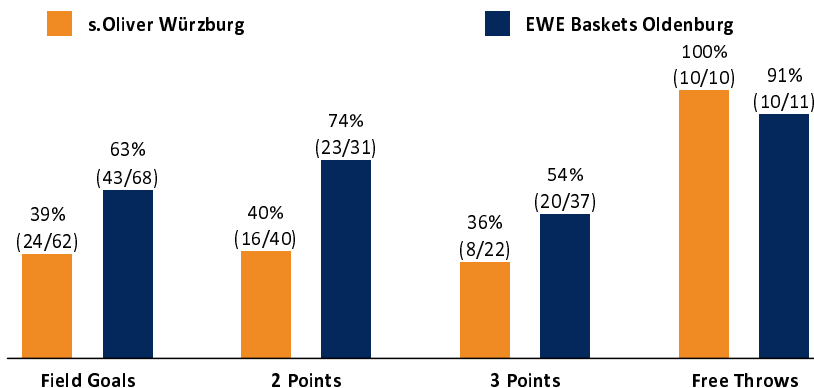

OLD - EWE Baskets Oldenburg (Coach: DRIJENCIC Mladen)

No.	Name	Min	PTS	2 Points	3 Points	Field Goals	Free Throws	OR	DR	TR	AS	ST	TO	BS	SB	PF	FD	EFF	+/-	
3	HOBBS Braydon	22:18	10	2/2 (100%)	2/6 (33%)	4/8 (50%)			4	4	8	1	2	1		1	18	38		
4	HORNSBY Keith	22:44	25	6/6 (100%)	4/7 (57%)	10/13 (77%)	1/1 (100%)		3	3	2					2	3	27	40	
7	HERRERA Sebastian	20:03	6	0/2 (0%)	2/2 (100%)	2/4 (50%)		1	3	4			1			1	1	7	29	
*9	TADDA Karsten	15:37	2	1/1 (100%)		1/1 (100%)		1		1		1	1			1	1	3	7	
11	HOLLATZ Jacob	8:26	0						1	1	2					2		3	15	
12	BREUNIG Martin	19:15	6	3/3 (100%)		3/3 (100%)		4	6	10	4					2		20	26	
17	AGBAKOKO Norris	7:03	4	2/2 (100%)		2/2 (100%)			2	2	1			1		1	1	8	6	
21	GABRIC Tomislav	18:29	20	1/1 (100%)	6/8 (75%)	7/9 (78%)			2	2	1	1	3			2		19	30	
*23	PAULDING Rickey	19:03	20	6/8 (75%)	2/5 (40%)	8/13 (62%)	2/2 (100%)	1	1	2	2		1			1	2	18	12	
*24	MAHALBASIC Rasid	13:34	9	2/4 (50%)		2/4 (50%)	5/6 (83%)	1	3	4	4	3	1			1	6	16	15	
*25	PRESSEY Phil	17:50	9	0/2 (0%)	3/7 (43%)	3/9 (33%)			1	1	3	3	4		1	2	2	6	15	
*33	SCHWETHELM Philipp	15:38	5		1/2 (50%)	1/2 (50%)	2/2 (100%)		2	2	1	1				1	1	8	17	
Team / Coach									1	1	2							2		
Totals			200:00	116	23/31 (74%)	20/37 (54%)	43/68 (63%)	10/11 (91%)	9	29	38	28	10	13	2	1	16	18	155	50

WUE	Rebounds OR/DR/TR	OLD
8 / 17 / 25	Assists	9 / 29 / 38
16	Fouls	28
18	Fouls Drawn	16
16	Turnovers	18
18	Steals	13
8	Points in the Paint	10
30	Second Chance Points	34
12	Fast Break Points	13
10	Biggest Lead	12
0 (5:5)	Biggest Scoring Run	56 (58:114)
5-0 (5:5)	Lead Changes:	15-0 (49:96)
	Times Tied:	0
		5

EASYCREDIT-BBL.DE

Alle offiziellen Statistiken der easyCredit BBL, Daten, Rekorde uvm. gibt es auf easyCredit-BBL.de! News, Stats, Tabelle und Spielplan für unterwegs: Kostenfrei für iOS und Android in der offiziellen Liga-App!

MAGENTA SPORT

Keinen Korb mehr verpassen - Alle Spiele der easyCredit BBL und des MagentaSport BBL Pokals LIVE und in HD! Das größte Basketball-Angebot Deutschlands zuhause und mobil! www.MagentaSport.de

LEGEND

Min Minutes Played DR Defensive Rebounds AS Assists BS Blocked Shots PF Fouls +/- Plus-Minus-Rating
DNP Did Not Play OR Offensive Rebounds ST Steals SB Shots Blocked FD Fouls Drawn * Starters
PTS Points TR Total Rebounds TO Turnovers EFF Efficiency = ((PTS + TR + AS + ST + BS) - ((FGA - FGM) + (FTA - FTM) + TO))