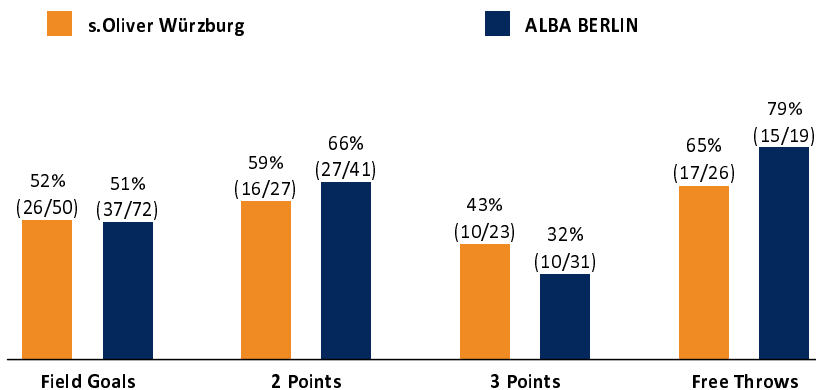

s.Oliver Würzburg

79 : 99

ALBA BERLIN

Referee: HACK Johannes
Umpires: GUTTING Michael / KATTUR Radeesh
Commissioner: EICHHORN Christian

Würzburg, s.Oliver Arena (3.140 Plätze), SO 2 MAI 2021, 20:30, Game-ID: 25776

Scoreboard table showing Q1, Q2, Q3, Q4 scores for WUE and BER.

WUE - s.Oliver Würzburg (Coach: WUCHERER Denis)

Main player statistics table for WUE - s.Oliver Würzburg including columns for No., Name, Min, PTS, 2 Points, 3 Points, Field Goals, Free Throws, OR, DR, TR, AS, ST, TO, BS, SB, PF, FD, EFF, +/-.

BER - ALBA BERLIN (Coach: GARCIA RENESES Alejandro)

Main player statistics table for BER - ALBA BERLIN including columns for No., Name, Min, PTS, 2 Points, 3 Points, Field Goals, Free Throws, OR, DR, TR, AS, ST, TO, BS, SB, PF, FD, EFF, +/-.

Summary statistics table comparing WUE and BER across various categories like Rebounds, Assists, Fouls, etc.

EASYCREDIT-BBL.DE

Alle offiziellen Statistiken der easyCredit BBL, Daten, Rekorde uvm. gibt es auf easyCredit-BBL.de! News, Stats, Tabelle und Spielplan für unterwegs: Kostenlos für iOS und Android in der offiziellen Liga-App!

MAGENTA SPORT

Keinen Korb mehr verpassen - Alle Spiele der easyCredit BBL und des MagentaSport BBL Pokals LIVE und in HD! Das größte Basketball-Angebot Deutschlands zuhause und mobil! www.MagentaSport.de

LEGEND: Min Minutes Played, DR Defensive Rebounds, AS Assists, BS Blocked Shots, PF Fouls, +/- Plus-Minus-Rating, DNP Did Not Play, OR Offensive Rebounds, ST Steals, SB Shots Blocked, FD Fouls Drawn, * Starters, PTS Points, TR Total Rebounds, TO Turnovers, EFF Efficiency = ((PTS + TR + AS + ST + BS) - ((FGA - FGM) + (FTA - FTM) + TO))