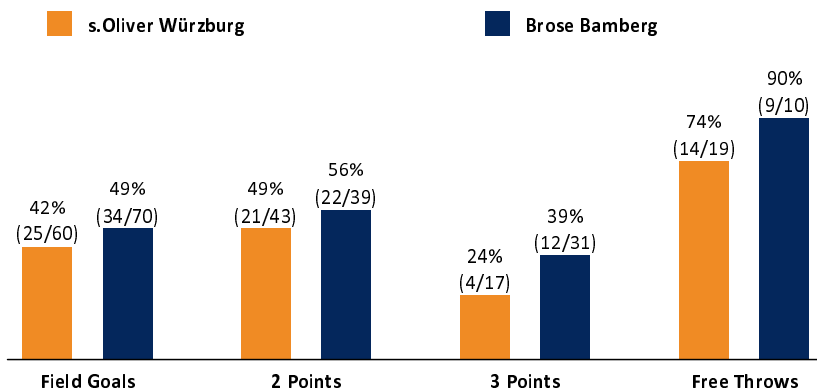

s.Oliver Würzburg

68 : 89

Brose Bamberg

Referee: REITER Moritz
Umpires: STREIT Enrico / LODER Benedikt
Commissioner: GINTSCHEL Winfried

ULM, ratiopharm arena Ulm, SA 24 OKT 2020, 15:00, Game-ID: 25806

Scoreboard table showing Q1, Q2, Q3, Q4 scores for WUE and BAM.

WUE - s.Oliver Würzburg (Coach: WUCHERER Denis)

Main player statistics table for WUE, including columns for No., Name, Min, PTS, 2 Points, 3 Points, Field Goals, Free Throws, OR, DR, TR, AS, ST, TO, BS, SB, PF, FD, EFF, +/-.

BAM - Brose Bamberg (Coach: ROIJAKKERS Johan)

Main player statistics table for BAM, including columns for No., Name, Min, PTS, 2 Points, 3 Points, Field Goals, Free Throws, OR, DR, TR, AS, ST, TO, BS, SB, PF, FD, EFF, +/-.

Summary statistics table comparing WUE and BAM across various categories like Rebounds, Assists, Fouls, etc.

EASYCREDIT-BBL.DE

Alle offiziellen Statistiken der easyCredit BBL, Daten, Rekorde uvm. gibt es auf easyCredit-BBL.de! News, Stats, Tabelle und Spielplan für unterwegs: Kostenlos für iOS und Android in der offiziellen Liga-App!

MAGENTA SPORT

Keinen Korb mehr verpassen - Alle Spiele der easyCredit BBL und des MagentaSport BBL Pokals LIVE und in HD! Das größte Basketball-Angebot Deutschlands zuhause und mobil! www.MagentaSport.de

LEGEND

Min Minutes Played, DR Defensive Rebounds, AS Assists, BS Blocked Shots, PF Fouls, +/- Plus-Minus-Rating, DNP Did Not Play, OR Offensive Rebounds, ST Steals, SB Shots Blocked, * Starters, PTS Points, TR Total Rebounds, TO Turnovers, EFF Efficiency = ((PTS + TR + AS + ST + BS) - ((FGA - FGM) + (FTA - FTM) + TO))