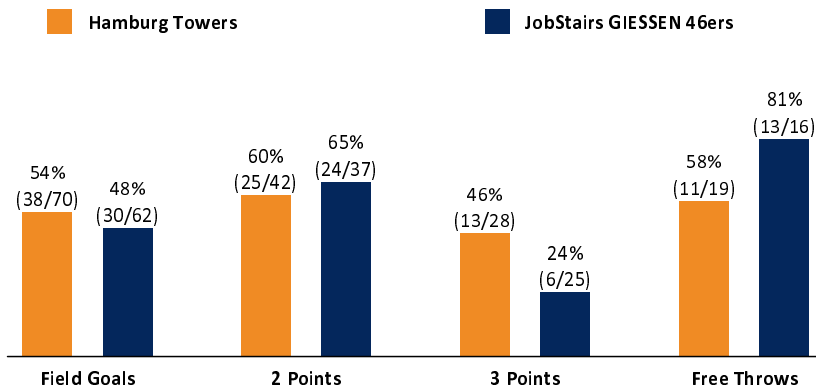

Hamburg Towers

100 : 79

JobStairs GIESSEN 46ers

Referee: ORUZGANI Zulfikar
Umpires: SIMONOW Konstantin / HODZIC Nermin
Commissioner: HOLSTEN Ingo

Hamburg, edel-optics.de Arena (3.400 Plätze), DO 10 DEZ 2020, 19:00, Game-ID: 25505

Scoreboard table showing Q1, Q2, Q3, Q4 scores for HAM and GIE.

HAM - Hamburg Towers (Coach: CALLES Pedro)

Main player statistics table for Hamburg Towers including columns for No., Name, Min, PTS, 2 Points, 3 Points, Field Goals, Free Throws, OR, DR, TR, AS, ST, TO, BS, SB, PF, FD, EFF, +/-.

GIE - JobStairs GIESSEN 46ers (Coach: FREYER Ingo)

Main player statistics table for JobStairs GIESSEN 46ers including columns for No., Name, Min, PTS, 2 Points, 3 Points, Field Goals, Free Throws, OR, DR, TR, AS, ST, TO, BS, SB, PF, FD, EFF, +/-.

Summary statistics table comparing HAM and GIE across various categories like Rebounds, Assists, Fouls, etc.

EASYCREDIT-BBL.DE

Alle offiziellen Statistiken der easyCredit BBL, Daten, Rekorde uvm. gibt es auf easyCredit-BBL.de! News, Stats, Tabelle und Spielplan für unterwegs: Kostenlos für iOS und Android in der offiziellen Liga-App!

MAGENTA SPORT

Keinen Korb mehr verpassen - Alle Spiele der easyCredit BBL und des MagentaSport BBL Pokals LIVE und in HD! Das größte Basketball-Angebot Deutschlands zuhause und mobil! www.MagentaSport.de

LEGEND: Min Minutes Played, DR Defensive Rebounds, AS Assists, BS Blocked Shots, PF Fouls, +/- Plus-Minus-Rating, DNP Did Not Play, OR Offensive Rebounds, ST Steals, SB Shots Blocked, FD Fouls Drawn, * Starters, PTS Points, TR Total Rebounds, TO Turnovers, EFF Efficiency = ((PTS + TR + AS + ST + BS) - ((FGA - FGM) + (FTA - FTM) + TO))