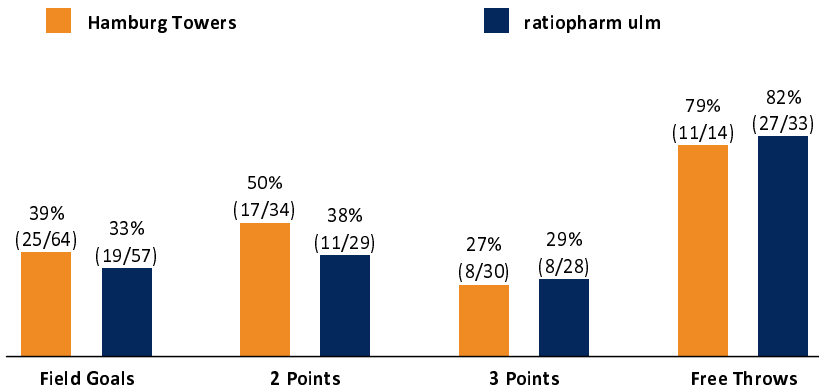

Hamburg Towers

69 : 73

ratiopharm ulm

Referee: ORUZGANI Zulfikar
Umpires: SIROWI Dennis / KRAUSE Tim
Commissioner: EICHHORN Christian

Hamburg, edel-optics.de Arena (3.400 Plätze), SO 13 DEZ 2020, 15:00, Game-ID: 25541

Scoreboard table showing Q1, Q2, Q3, Q4 scores for HAM and ULM.

HAM - Hamburg Towers (Coach: CALLES Pedro)

Main player statistics table for Hamburg Towers including columns for No., Name, Min, PTS, 2 Points, 3 Points, Field Goals, Free Throws, OR, DR, TR, AS, ST, TO, BS, SB, PF, FD, EFF, +/-.

ULM - ratiopharm ulm (Coach: LAKOVIC Jaka)

Main player statistics table for ratiopharm ulm including columns for No., Name, Min, PTS, 2 Points, 3 Points, Field Goals, Free Throws, OR, DR, TR, AS, ST, TO, BS, SB, PF, FD, EFF, +/-.

Summary statistics table comparing HAM and ULM across various metrics like Rebounds, Assists, Fouls, etc.

EASYCREDIT-BBL.DE

Alle offiziellen Statistiken der easyCredit BBL, Daten, Rekorde uvm. gibt es auf easyCredit-BBL.de! News, Stats, Tabelle und Spielplan für unterwegs: Kostenlos für iOS und Android in der offiziellen Liga-App!

MAGENTA SPORT

Keinen Korb mehr verpassen - Alle Spiele der easyCredit BBL und des MagentaSport BBL Pokals LIVE und in HD! Das größte Basketball-Angebot Deutschlands zuhause und mobil! www.MagentaSport.de

LEGEND: Min Minutes Played, DR Defensive Rebounds, AS Assists, BS Blocked Shots, PF Fouls, +/- Plus-Minus-Rating, DNP Did Not Play, OR Offensive Rebounds, ST Steals, SB Shots Blocked, FD Fouls Drawn, * Starters, PTS Points, TR Total Rebounds, TO Turnovers, EFF Efficiency = ((PTS + TR + AS + ST + BS) - ((FGA - FGM) + (FTA - FTM) + TO))