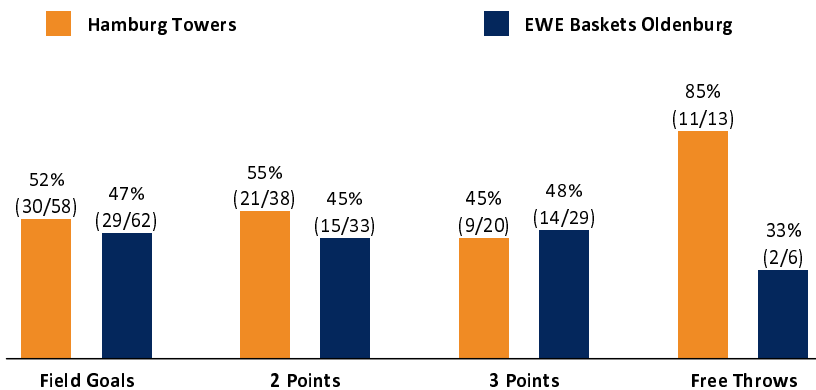

Hamburg Towers

80 : 74

EWE Baskets Oldenburg

Referee: STRAUBE Carsten
Umpires: KOVACEVIC Nebosja / ORUZGANI Zulfikar
Commissioner: HOLSTEN Ingo

Hamburg, edel-optics.de Arena (3.400 Plätze), MI 14 APR 2021, 20:30, Game-ID: 25741

Scoreboard table showing Q1, Q2, Q3, Q4 scores for HAM and OLD.

HAM - Hamburg Towers (Coach: CALLES Pedro)

Main player statistics table for Hamburg Towers including columns for No., Name, Min, PTS, 2 Points, 3 Points, Field Goals, Free Throws, OR, DR, TR, AS, ST, TO, BS, SB, PF, FD, EFF, +/-.

OLD - EWE Baskets Oldenburg (Coach: DRIJENCIC Mladen)

Main player statistics table for EWE Baskets Oldenburg including columns for No., Name, Min, PTS, 2 Points, 3 Points, Field Goals, Free Throws, OR, DR, TR, AS, ST, TO, BS, SB, PF, FD, EFF, +/-.

Summary comparison table between HAM and OLD for various statistics like Rebounds, Assists, Fouls, etc.

EASYCREDIT-BBL.DE

Alle offiziellen Statistiken der easyCredit BBL, Daten, Rekorde uvm. gibt es auf easyCredit-BBL.de! News, Stats, Tabelle und Spielplan für unterwegs: Kostenlos für iOS und Android in der offiziellen Liga-App!

MAGENTA SPORT

Keinen Korb mehr verpassen - Alle Spiele der easyCredit BBL und des MagentaSport BBL Pokals LIVE und in HD! Das größte Basketball-Angebot Deutschlands zuhause und mobil! www.MagentaSport.de

LEGEND: Min Minutes Played, DR Defensive Rebounds, AS Assists, BS Blocked Shots, PF Fouls, +/- Plus-Minus-Rating, DNP Did Not Play, OR Offensive Rebounds, ST Steals, SB Shots Blocked, * Starters, PTS Points, TR Total Rebounds, TO Turnovers, EFF Efficiency = ((PTS + TR + AS + ST + BS) - ((FGA - FGM) + (FTA - FTM) + TO))