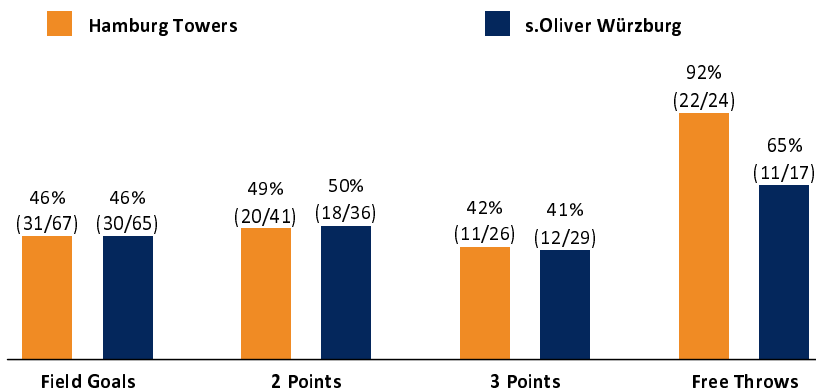

Hamburg Towers

95 : 83

s.Oliver Würzburg

Referee: STRAUBE Carsten
Umpires: LOTTERMOSER Robert / ARIK Tamer
Commissioner: MOCZULSKI Darius

Hamburg, edel-optics.de Arena (3.400 Plätze), FR 23 APR 2021, 19:00, Game-ID: 25751

Scoreboard table showing Q1, Q2, Q3, Q4 scores for HAM and WUE.

HAM - Hamburg Towers (Coach: CALLES Pedro)

Main player statistics table for Hamburg Towers including columns for No., Name, Min, PTS, 2 Points, 3 Points, Field Goals, Free Throws, OR, DR, TR, AS, ST, TO, BS, SB, PF, FD, EFF, +/-.

WUE - s.Oliver Würzburg (Coach: WUCHERER Denis)

Main player statistics table for s.Oliver Würzburg including columns for No., Name, Min, PTS, 2 Points, 3 Points, Field Goals, Free Throws, OR, DR, TR, AS, ST, TO, BS, SB, PF, FD, EFF, +/-.

Summary statistics table comparing HAM and WUE across categories like Rebounds, Assists, Fouls, Turnovers, Steals, Points in the Paint, etc.

EASYCREDIT-BBL.DE

Alle offiziellen Statistiken der easyCredit BBL, Daten, Rekorde uvm. gibt es auf easyCredit-BBL.de! News, Stats, Tabelle und Spielplan für unterwegs: Kostenlos für iOS und Android in der offiziellen Liga-App!

MAGENTA SPORT

Keinen Korb mehr verpassen - Alle Spiele der easyCredit BBL und des MagentaSport BBL Pokals LIVE und in HD! Das größte Basketball-Angebot Deutschlands zuhause und mobil! www.MagentaSport.de

LEGEND: Min Minutes Played, DR Defensive Rebounds, AS Assists, BS Blocked Shots, PF Fouls, +/- Plus-Minus-Rating, DNP Did Not Play, OR Offensive Rebounds, ST Steals, SB Shots Blocked, FD Fouls Drawn, * Starters, PTS Points, TR Total Rebounds, TO Turnovers, EFF Efficiency = ((PTS + TR + AS + ST + BS) - ((FGA - FGM) + (FTA - FTM) + TO))