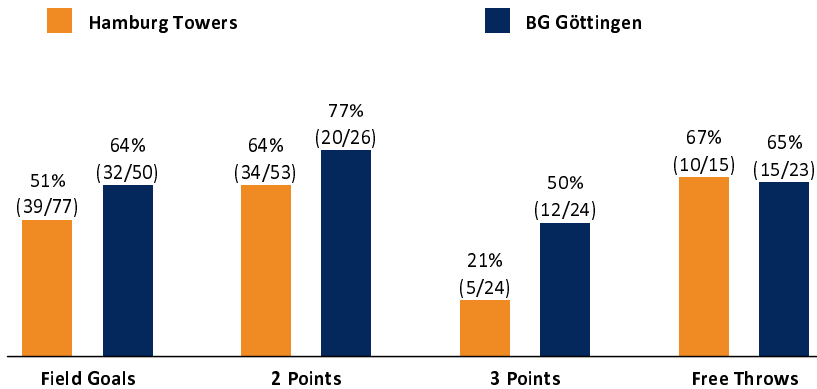

Hamburg Towers

93 : 91

BG Göttingen

Referee: ORUZGANI Zulfikar
Umpires: SIMONOW Konstantin / SIROWI Dennis
Commissioner: HOLSTEN Ingo

Hamburg, edel-optics.de Arena (3.400 Plätze), Di 4 MAI 2021, 19:00, Game-ID: 25779

Scoreboard table showing Q1, Q2, Q3, Q4 scores for HAM and GOT.

HAM - Hamburg Towers (Coach: CALLES Pedro)

Main player statistics table for Hamburg Towers including columns for No., Name, Min, PTS, 2 Points, 3 Points, Field Goals, Free Throws, OR, DR, TR, AS, ST, TO, BS, SB, PF, FD, EFF, +/-.

GOT - BG Göttingen (Coach: MOORS Roel)

Main player statistics table for BG Göttingen including columns for No., Name, Min, PTS, 2 Points, 3 Points, Field Goals, Free Throws, OR, DR, TR, AS, ST, TO, BS, SB, PF, FD, EFF, +/-.

Summary statistics table comparing HAM and GOT across various metrics like Rebounds, Assists, Fouls, etc.

EASYCREDIT-BBL.DE

Alle offiziellen Statistiken der easyCredit BBL, Daten, Rekorde uvm. gibt es auf easyCredit-BBL.de! News, Stats, Tabelle und Spielplan für unterwegs: Kostenlos für iOS und Android in der offiziellen Liga-App!

MAGENTA SPORT

Keinen Korb mehr verpassen - Alle Spiele der easyCredit BBL und des MagentaSport BBL Pokals LIVE und in HD! Das größte Basketball-Angebot Deutschlands zuhause und mobil! www.MagentaSport.de

LEGEND: Min Minutes Played, DR Defensive Rebounds, AS Assists, BS Blocked Shots, PF Fouls, +/- Plus-Minus-Rating, DNP Did Not Play, OR Offensive Rebounds, ST Steals, SB Shots Blocked, FD Fouls Drawn, * Starters, PTS Points, TR Total Rebounds, TO Turnovers, EFF Efficiency = ((PTS + TR + AS + ST + BS) - ((FGA - FGM) + (FTA - FTM) + TO))