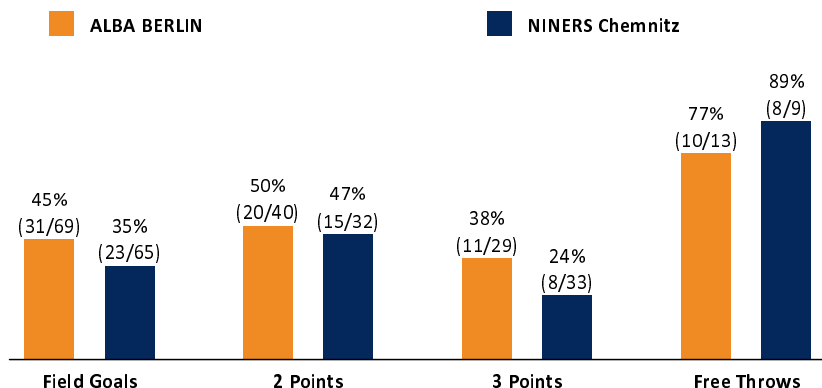

ALBA BERLIN

83 : 62

NINERS Chemnitz

Referee: LOTTERMOSER Robert
Umpires: BITTNER Steve / HODZIC Nermin
Commissioner: GITZLER Jörg

Attendance: 2.500
Berlin, Mercedes-Benz Arena (14.500 Plätze), SO 5 DEZ 2021, 18:00, Game-ID: 26019

Scoreboard table showing Q1, Q2, Q3, Q4 scores for BER and CHE.

BER - ALBA BERLIN (Coach: GONZALEZ Israel)

Main player statistics table for ALBA BERLIN including columns for No., Name, Min, PTS, 2 Points, 3 Points, Field Goals, Free Throws, and various rebound and efficiency metrics.

CHE - NINERS Chemnitz (Coach: PASTORE Rodrigo)

Main player statistics table for NINERS Chemnitz including columns for No., Name, Min, PTS, 2 Points, 3 Points, Field Goals, Free Throws, and various rebound and efficiency metrics.

Summary statistics table comparing ALBA BERLIN and NINERS Chemnitz across categories like Rebounds, Assists, Fouls, and Steals.

EASYCREDIT-BBL.DE

Alle offiziellen Statistiken der easyCredit BBL, Daten, Rekorde uvm. gibt es auf easyCredit-BBL.de! Und für unterwegs: die neue offizielle Liga-App, kostenfrei für iOS und Android.

MAGENTASPORT.DE

Keinen Korb mehr verpassen - Alle Spiele der easyCredit Basketball Bundesliga und des MagentaSport BBL Pokals live auf MagentaSport.de

LEGEND: Min Minutes Played, DR Defensive Rebounds, AS Assists, BS Blocked Shots, PF Fouls, +/- Plus-Minus-Rating, DNP Did Not Play, OR Offensive Rebounds, ST Steals, SB Shots Blocked, FD Fouls Drawn, * Starters, PTS Points, TR Total Rebounds, TO Turnovers, EFF Efficiency = ((PTS + TR + AS + ST + BS) - ((FGA - FGM) + (FTA - FTM) + TO))