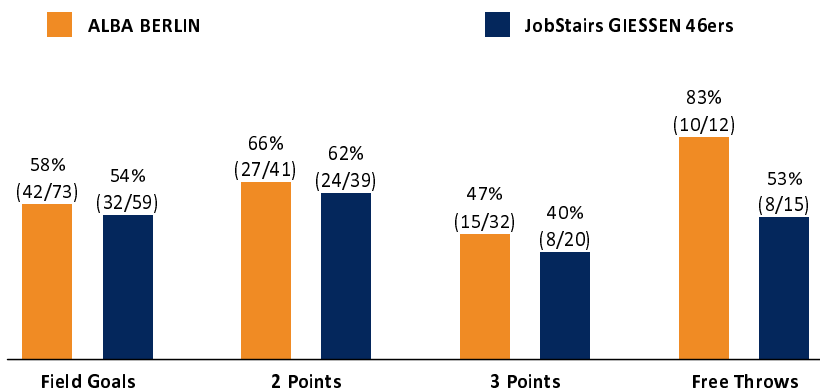

ALBA BERLIN

109 : 80 JobStairs GIESSEN 46ers

Referee: PANTHER Anne
Umpires: HODZIC Nermin / ARIK Tamer
Commissioner: GITZLER Jörg

Attendance: 4.159
Berlin, Mercedes-Benz Arena (14.500 Plätze), MI 4 MAI 2022, 19:00, Game-ID: 26090

Scoreboard table showing Q1, Q2, Q3, Q4 scores for BER and GIE.

BER - ALBA BERLIN (Coach: GONZALEZ Israel)

Main player statistics table for ALBA BERLIN including columns for No., Name, Min, PTS, 2 Points, 3 Points, Field Goals, Free Throws, and various rebound/assist metrics.

GIE - JobStairs GIESSEN 46ers (Coach: STROBL Pete)

Main player statistics table for JobStairs GIESSEN 46ers including columns for No., Name, Min, PTS, 2 Points, 3 Points, Field Goals, Free Throws, and various rebound/assist metrics.

Summary statistics table comparing BER and GIE across various metrics like Rebounds, Assists, Fouls, Turnovers, Steals, Points in the Paint, etc.

EASYCREDIT-BBL.DE

Alle offiziellen Statistiken der easyCredit BBL, Daten, Rekorde uvm. gibt es auf easyCredit-BBL.de! Und für unterwegs: die neue offizielle Liga-App, kostenfrei für iOS und Android.

MAGENTASPORT.DE

Keinen Korb mehr verpassen - Alle Spiele der easyCredit Basketball Bundesliga und des MagentaSport BBL Pokals live auf MagentaSport.de

LEGEND
Min Minutes Played
DNP Did Not Play
PTS Points
DR Defensive Rebounds
OR Offensive Rebounds
TR Total Rebounds
AS Assists
ST Steals
TO Turnovers
BS Blocked Shots
SB Shots Blocked
EFF Efficiency = ((PTS + TR + AS + ST + BS) - ((FGA - FGM) + (FTA - FTM) + TO))
PF Fouls
FD Fouls Drawn
+/- Plus-Minus-Rating
* Starters