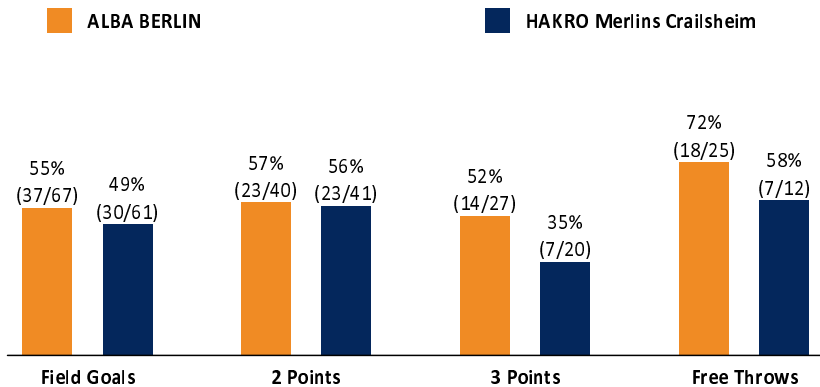

ALBA BERLIN

106 : 74 HAKRO Merlins Crailsheim

Referee: STRAUBE Carsten
Umpires: ORUZGANI Zulfiqar / SIMONOW Konstantin
Commissioner: MOCZULSKI Darius

Berlin, Mercedes-Benz Arena (14.500 Plätze), SO 13 FEB 2022, 18:00, Game-ID: 26125
Attendance: 2.775

Scoreboard table showing Q1, Q2, Q3, Q4 scores for BER and CRA.

BER - ALBA BERLIN (Coach: GONZALEZ Israel)

Main player statistics table for ALBA BERLIN including columns for No., Name, Min, PTS, 2 Points, 3 Points, Field Goals, Free Throws, and various advanced stats.

CRA - HAKRO Merlins Crailsheim (Coach: GLEIM Sebastian)

Main player statistics table for HAKRO Merlins Crailsheim including columns for No., Name, Min, PTS, 2 Points, 3 Points, Field Goals, Free Throws, and various advanced stats.

Summary comparison table between BER and CRA for various statistical categories like Rebounds, Assists, Fouls, etc.

EASYCREDIT-BBL.DE
Alle offiziellen Statistiken der easyCredit BBL, Daten, Rekorde uvm. gibt es auf easyCredit-BBL.de!

MAGENTASPORT.DE
Keinen Korb mehr verpassen - Alle Spiele der easyCredit Basketball Bundesliga und des MagentaSport BBL Pokals live auf MagentaSport.de

LEGEND
Min Minutes Played, DR Defensive Rebounds, AS Assists, BS Blocked Shots, PF Fouls, +/- Plus-Minus-Rating
DNP Did Not Play, OR Offensive Rebounds, ST Steals, SB Shots Blocked, FD Fouls Drawn, * Starters
PTS Points, TR Total Rebounds, TO Turnovers, EFF Efficiency = ((PTS + TR + AS + ST + BS) - ((FGA - FGM) + (FTA - FTM) + TO))