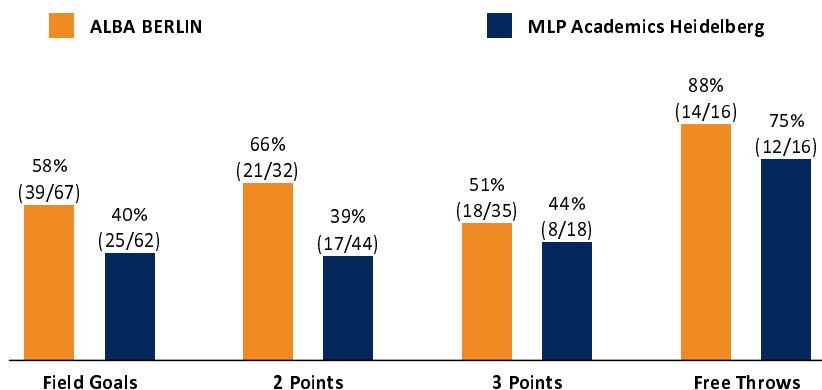

ALBA BERLIN

110 : 70 MLP Academics Heidelberg

Referee: STRAUBE Carsten
Umpires: ARIK Tamer / FINGERLING Stefan
Commissioner: HOLSTEN Ingo

Attendance: 5.721
Berlin, Mercedes-Benz Arena (14.500 Plätze), SO 1 MAI 2022, 15:00, Game-ID: 26243

Scoreboard table showing quarter scores (Q1-Q4) for BER and HDB.

BER - ALBA BERLIN (Coach: GONZALEZ Israel)

Main player statistics table for ALBA BERLIN including columns for No., Name, Min, PTS, 2 Points, 3 Points, Field Goals, Free Throws, and various rebound/assist metrics.

HDB - MLP Academics Heidelberg (Coach: IGNIATOVIC Branislav)

Main player statistics table for MLP Academics Heidelberg including columns for No., Name, Min, PTS, 2 Points, 3 Points, Field Goals, Free Throws, and various rebound/assist metrics.

Summary statistics table comparing BER and HDB across various metrics like Rebounds, Assists, Fouls, Turnovers, Steals, Points in the Paint, etc.

EASYCREDIT-BBL.DE

Alle offiziellen Statistiken der easyCredit BBL, Daten, Rekorde uvm. gibt es auf easyCredit-BBL.de! Und für unterwegs: die neue offizielle Liga-App, kostenfrei für iOS und Android.

MAGENTASPORT.DE

Keinen Korb mehr verpassen - Alle Spiele der easyCredit Basketball Bundesliga und des MagentaSport BBL Pokals live auf MagentaSport.de

LEGEND
Min Minutes Played
DNP Did Not Play
PTS Points
DR Defensive Rebounds
OR Offensive Rebounds
TR Total Rebounds
AS Assists
ST Steals
TO Turnovers
BS Blocked Shots
SB Shots Blocked
EFF Efficiency = ((PTS + TR + AS + ST + BS) - ((FGA - FGM) + (FTA - FTM) + TO))
PF Fouls
FD Fouls Drawn
+/- Plus-Minus-Rating
* Starters