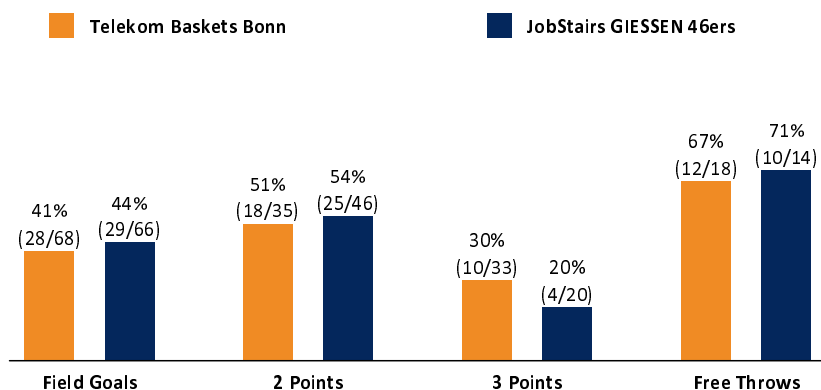

GIE - JobStairs GIESSEN 46ers (Coach: STROBL Pete)

No.	Name	Min	PTS	2 Points	3 Points	Field Goals	Free Throws	OR	DR	TR	AS	ST	TO	BS	SB	PF	FD	EFF	+/-	
*0	McCULLUM Kendale	32:33	23	9/17 (53%)	1/4 (25%)	10/21 (48%)	2/3 (67%)		2	2	8	2	8			3	6	15	-2	
*1	OMOT Nuni	32:21	17	6/7 (86%)	0/4 (0%)	6/11 (55%)	5/7 (71%)		4	4	1		1			2	5	14	-7	
*2	NAWROCKI Dennis	21:46	3		1/3 (33%)	1/3 (33%)			2	2	1		1			4	2	3	0	
4	KRAUSHAAR Bjarne	8:55	0										1			3		-1	-8	
7	LAKSA Martins	21:20	6	3/4 (75%)	0/2 (0%)	3/6 (50%)		2		2			1			1		4	-6	
9	BEGUE Maximilian	DNP																		
*10	UHELMANN Tim	17:24	3	0/1 (0%)	1/5 (20%)	1/6 (17%)		1	1	2		1	1			2		0	7	
12	BINAPFL Kilian	DNP																		
15	MILLER Jalon Demarco	12:49	2	1/2 (50%)		1/2 (50%)		1	2	3		1				1		5	-11	
21	KOCH Florian	20:57	12	3/5 (60%)	1/2 (50%)	4/7 (57%)	3/3 (100%)	1	2	3		1	1		1	2	1	12	0	
*25	FAYNE II Phillip	31:55	6	3/10 (30%)		3/10 (30%)	0/1 (0%)	7	8	15	1	1	1	3	2	1	1	17	-3	
Team / Coach								2	6	8		3					5			
Totals			200:00	72	25/46 (54%)	4/20 (20%)	29/66 (44%)	10/14 (71%)	14	27	41	11	6	18	3	3	19	15	74	-6

BON	GIE
13 / 26 / 39	14 / 27 / 41
14	Rebounds OR/DR/TR
15	Assists
19	Fouls
11	Fouls Drawn
6	Turnovers
6	Steals
32	Points in the Paint
8	Second Chance Points
6	Fast Break Points
8 (17:9)	Biggest Lead
13-0 (17:9)	Biggest Scoring Run
	Lead Changes: 7
	Times Tied: 5

EASYCREDIT-BBL.DE

Alle offiziellen Statistiken der easyCredit BBL, Daten, Rekorde uvm. gibt es auf easyCredit-BBL.de! Und für unterwegs: die neue offizielle Liga-App, kostenfrei für iOS und Android.

MAGENTASPORT.DE

Keinen Korb mehr verpassen - Alle Spiele der easyCredit Basketball Bundesliga und des MagentaSport BBL Pokals live auf MagentaSport.de

LEGEND

Min Minutes Played   DR Defensive Rebounds   AS Assists   BS Blocked Shots   PF Fouls   +/- Plus-Minus-Rating
DNP Did Not Play   OR Offensive Rebounds   ST Steals   SB Shots Blocked   FD Fouls Drawn   * Starters
PTS Points   TR Total Rebounds   TO Turnovers   EFF Efficiency = ((PTS + TR + AS + ST + BS) - ((FGA - FGM) + (FTA - FTM) + TO))