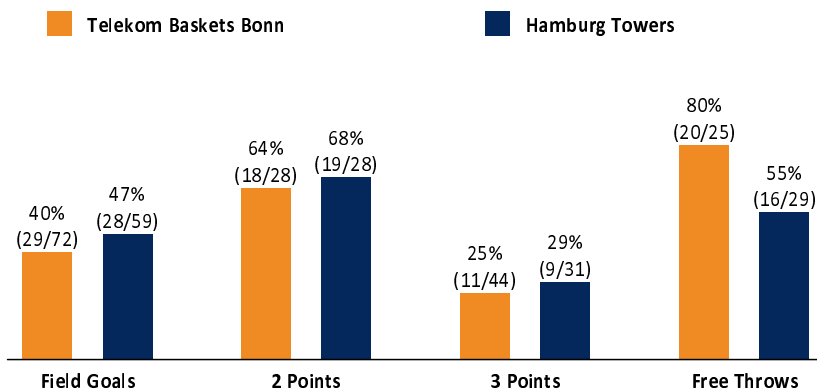

Telekom Baskets Bonn

89 : 81

Hamburg Towers

Referee: PANTHER Anne
Umpires: STRAUBE Carsten / ARIK Tamer
Commissioner: HORN Markus

Attendance: 5.910
Bonn, Telekom Dome (6.000 Plätze), SO 15 MAI 2022, 15:00, Game-ID: 27250

Scoreboard table showing Q1, Q2, Q3, Q4 scores for BON and HAM.

BON - Telekom Baskets Bonn (Coach: IISALO Tuomas)

Main player statistics table for Telekom Baskets Bonn including columns for No., Name, Min, PTS, 2 Points, 3 Points, Field Goals, Free Throws, and various rebound and efficiency metrics.

HAM - Hamburg Towers (Coach: CALLES Pedro)

Main player statistics table for Hamburg Towers including columns for No., Name, Min, PTS, 2 Points, 3 Points, Field Goals, Free Throws, and various rebound and efficiency metrics.

Summary statistics table comparing BON and HAM on metrics like Rebounds, Assists, Fouls Drawn, Turnovers, Steals, Points in the Paint, Second Chance Points, Fast Break Points, Biggest Lead, Biggest Scoring Run, Lead Changes, and Times Tied.

EASYCREDIT-BBL.DE

Alle offiziellen Statistiken der easyCredit BBL, Daten, Rekorde uvm. gibt es auf easyCredit-BBL.de! Und für unterwegs: die neue offizielle Liga-App, kostenfrei für iOS und Android.

MAGENTASPORT.DE

Keinen Korb mehr verpassen - Alle Spiele der easyCredit Basketball Bundesliga und des MagentaSport BBL Pokals live auf MagentaSport.de

LEGEND: Min Minutes Played, DR Defensive Rebounds, AS Assists, BS Blocked Shots, PF Fouls, +/- Plus-Minus-Rating, DNP Did Not Play, OR Offensive Rebounds, ST Steals, SB Shots Blocked, FD Fouls Drawn, * Starters, PTS Points, TR Total Rebounds, TO Turnovers, EFF Efficiency = ((PTS + TR + AS + ST + BS) - ((FGA - FGM) + (FTA - FTM) + TO))