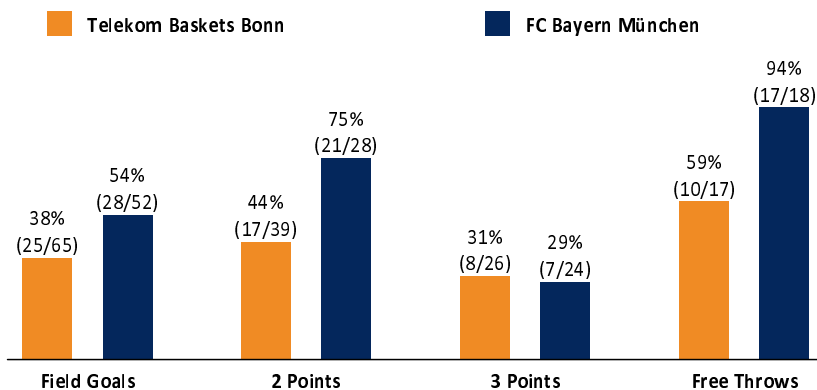

Telekom Baskets Bonn

68 : 80

FC Bayern München

Referee: REITER Moritz
Umpires: MADINGER Christof / MUTAPCIC Armin
Commissioner: LAUPRECHT Claus-Arwed

Attendance: 6.000
Bonn, Telekom Dome (6.000 Plätze), SA 28 MAI 2022, 20:30, Game-ID: 27274

Scoreboard table showing Q1, Q2, Q3, Q4 scores for BON and FCB.

BON - Telekom Baskets Bonn (Coach: IISALO Tuomas)

Main player statistics table for Telekom Baskets Bonn including columns for No., Name, Min, PTS, 2 Points, 3 Points, Field Goals, Free Throws, and various rebound and efficiency metrics.

FCB - FC Bayern München (Coach: TRINCHIERI Andrea)

Main player statistics table for FC Bayern München including columns for No., Name, Min, PTS, 2 Points, 3 Points, Field Goals, Free Throws, and various rebound and efficiency metrics.

Summary statistics table comparing BON and FCB on metrics like Rebounds, Assists, Fouls, Turnovers, Steals, Points in the Paint, Second Chance Points, Fast Break Points, Biggest Lead, Biggest Scoring Run, and Lead Changes.

EASYCREDIT-BBL.DE

Alle offiziellen Statistiken der easyCredit BBL, Daten, Rekorde uvm. gibt es auf easyCredit-BBL.de! Und für unterwegs: die neue offizielle Liga-App, kostenfrei für iOS und Android.

MAGENTASPORT.DE

Keinen Korb mehr verpassen - Alle Spiele der easyCredit Basketball Bundesliga und des MagentaSport BBL Pokals live auf MagentaSport.de

LEGEND
Min Minutes Played
DNP Did Not Play
PTS Points
DR Defensive Rebounds
OR Offensive Rebounds
TR Total Rebounds
AS Assists
ST Steals
TO Turnovers
BS Blocked Shots
SB Shots Blocked
EFF Efficiency = ((PTS + TR + AS + ST + BS) - ((FGA - FGM) + (FTA - FTM) + TO))
PF Fouls
FD Fouls Drawn
+/- Plus-Minus-Rating
* Starters