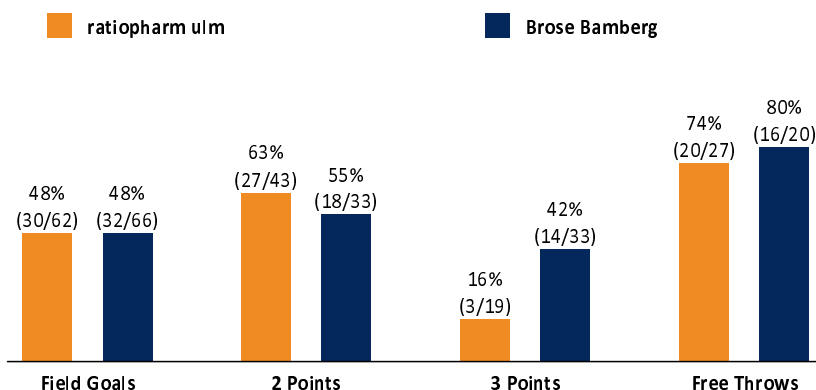

ratiopharm ulm

83 : 94

Brose Bamberg

Referee: KRAUSE Oliver
Umpires: STREIT Enrico / KATTUR Radeesh
Commissioner: EICHHORN Christian

Attendance: 5.300
Ulm, ratiopharm arena (6.000 Plätze), SA 9 OKT 2021, 20:30, Game-ID: 25960

Summary table showing scores for Q1, Q2, Q3, and Q4 for ULM and BAM.

ULM - ratiopharm ulm (Coach: LAKOVIC Jaka)

Main player statistics table for ULM, including columns for No., Name, Min, PTS, 2 Points, 3 Points, Field Goals, Free Throws, and various advanced stats.

BAM - Brose Bamberg (Coach: ROJAKKERS Johan)

Main player statistics table for BAM, including columns for No., Name, Min, PTS, 2 Points, 3 Points, Field Goals, Free Throws, and various advanced stats.

Summary table comparing ULM and BAM on various metrics like Rebounds, Assists, Fouls, Turnovers, Steals, Points in the Paint, Second Chance Points, Fast Break Points, Biggest Lead, Biggest Scoring Run, Lead Changes, and Times Tied.

EASYCREDIT-BBL.DE

Alle offiziellen Statistiken der easyCredit BBL, Daten, Rekorde uvm. gibt es auf easyCredit-BBL.de! Und für unterwegs: die neue offizielle Liga-App, kostenfrei für iOS und Android.

MAGENTASPORT.DE

Keinen Korb mehr verpassen - Alle Spiele der easyCredit Basketball Bundesliga und des MagentaSport BBL Pokals live auf MagentaSport.de

LEGEND
Min Minutes Played
DNP Did Not Play
PTS Points
DR Defensive Rebounds
OR Offensive Rebounds
TR Total Rebounds
AS Assists
ST Steals
TO Turnovers
BS Blocked Shots
SB Shots Blocked
EFF Efficiency = ((PTS + TR + AS + ST + BS) - ((FGA - FGM) + (FTA - FTM) + TO))
PF Fouls
FD Fouls Drawn
+/- Plus-Minus-Rating
* Starters