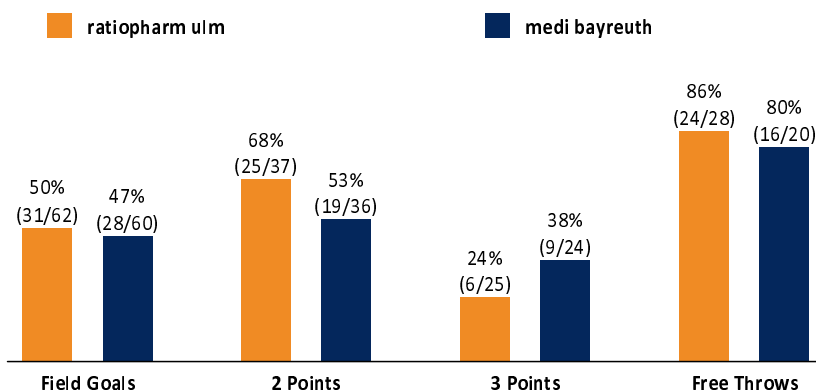

ratiopharm ulm

92 : 81

medi bayreuth

Referee: REITER Moritz
Umpires: FRITZ Clemens / KRAUSE Tim
Commissioner: BENDER Ute

Ulm, ratiopharm arena (6.000 Plätze), SO 16 JAN 2022, 15:00, Game-ID: 26088

Scoreboard table showing Q1, Q2, Q3, Q4 scores for ULM and BAY.

ULM - ratiopharm ulm (Coach: McCOY Tyron)

Main player statistics table for ULM, including columns for No., Name, Min, PTS, 2 Points, 3 Points, Field Goals, Free Throws, and various rebound and steal metrics.

BAY - medi bayreuth (Coach: KORNER Raoul)

Main player statistics table for BAY, including columns for No., Name, Min, PTS, 2 Points, 3 Points, Field Goals, Free Throws, and various rebound and steal metrics.

Summary statistics table comparing ULM and BAY across categories like Rebounds, Assists, Fouls, and Turnovers.

EASYCREDIT-BBL.DE

Alle offiziellen Statistiken der easyCredit BBL, Daten, Rekorde uvm. gibt es auf easyCredit-BBL.de! Und für unterwegs: die neue offizielle Liga-App, kostenfrei für iOS und Android.

MAGENTASPORT.DE

Keinen Korb mehr verpassen - Alle Spiele der easyCredit Basketball Bundesliga und des MagentaSport BBL Pokals live auf MagentaSport.de

LEGEND: Min Minutes Played, DR Defensive Rebounds, AS Assists, BS Blocked Shots, PF Fouls, +/- Plus-Minus-Rating, DNP Did Not Play, OR Offensive Rebounds, ST Steals, SB Shots Blocked, FD Fouls Drawn, * Starters, PTS Points, TR Total Rebounds, TO Turnovers, EFF Efficiency = ((PTS + TR + AS + ST + BS) - ((FGA - FGM) + (FTA - FTM) + TO))