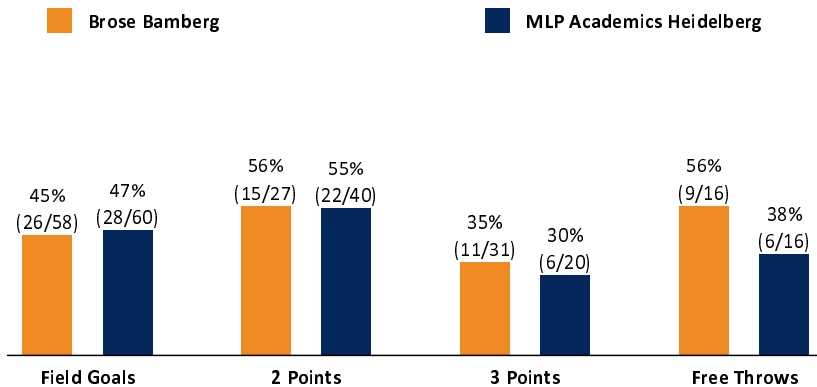

Brose Bamberg

72 : 68 MLP Academics Heidelberg

Referee: LOTTERMOSER Robert
Umpires: BOHN Andreas / MUTAPCIC Armin
Commissioner: EICHHORN Christian

Attendance: 3.297
Bamberg, BROSE ARENA (6.150 Plätze), SO 17 OKT 2021, 15:00, Game-ID: 25972

Scoreboard table showing Q1, Q2, Q3, Q4 scores for BAM and HDB.

BAM - Brose Bamberg (Coach: ROIJAKKERS Johan)

Main player statistics table for Brose Bamberg including columns for No., Name, Min, PTS, 2 Points, 3 Points, Field Goals, Free Throws, OR, DR, TR, AS, ST, TO, BS, SB, PF, FD, EFF, +/-.

HDB - MLP Academics Heidelberg (Coach: IGNIJATOVIC Branislav)

Main player statistics table for MLP Academics Heidelberg including columns for No., Name, Min, PTS, 2 Points, 3 Points, Field Goals, Free Throws, OR, DR, TR, AS, ST, TO, BS, SB, PF, FD, EFF, +/-.

Summary statistics table comparing BAM and HDB across categories like Rebounds, Assists, Fouls, Turnovers, Steals, Points in the Paint, etc.

EASYCREDIT-BBL.DE

Alle offiziellen Statistiken der easyCredit BBL, Daten, Rekorde uvm. gibt es auf easyCredit-BBL.de! Und für unterwegs: die neue offizielle Liga-App, kostenfrei für iOS und Android.

MAGENTASPORT.DE

Keinen Korb mehr verpassen - Alle Spiele der easyCredit Basketball Bundesliga und des MagentaSport BBL Pokals live auf MagentaSport.de

LEGEND
Min Minutes Played
DR Defensive Rebounds
AS Assists
BS Blocked Shots
PF Fouls
+/- Plus-Minus-Rating
DNP Did Not Play
OR Offensive Rebounds
ST Steals
SB Shots Blocked
FD Fouls Drawn
* Starters
PTS Points
TR Total Rebounds
TO Turnovers
EFF Efficiency = ((PTS + TR + AS + ST + BS) - ((FGA - FGM) + (FTA - FTM) + TO))