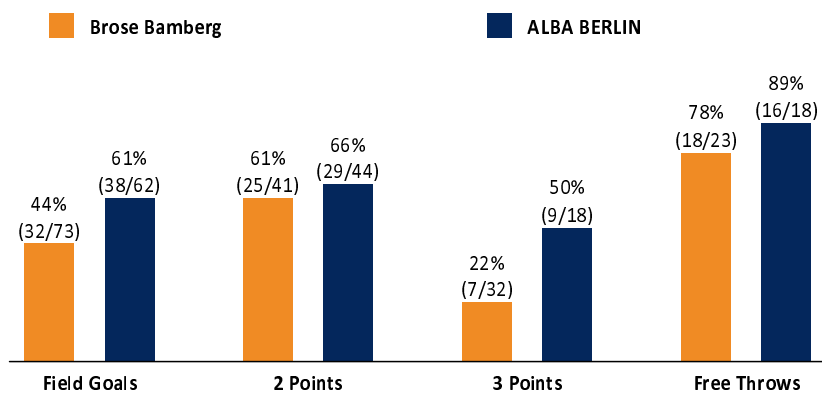

Brose Bamberg

89 : 101

ALBA BERLIN

Referee: REITER Moritz
Umpires: CICI Gentian / HODZIC Nermin
Commissioner: LAUPRECHT Claus-Arwed

Attendance: 3.821
Bamberg, BROSE ARENA (6.150 Plätze), SO 31 OKT 2021, 18:00, Game-ID: 25992

Scoreboard table showing Q1, Q2, Q3, Q4 scores for BAM and BER.

BAM - Brose Bamberg (Coach: ROIJAKKERS Johan)

Main player statistics table for BAM, including columns for No., Name, Min, PTS, 2 Points, 3 Points, Field Goals, Free Throws, OR, DR, TR, AS, ST, TO, BS, SB, PF, FD, EFF, +/-.

BER - ALBA BERLIN (Coach: GONZALEZ Israel)

Main player statistics table for BER, including columns for No., Name, Min, PTS, 2 Points, 3 Points, Field Goals, Free Throws, OR, DR, TR, AS, ST, TO, BS, SB, PF, FD, EFF, +/-.

Summary table comparing BAM and BER on various metrics like Rebounds, Assists, Fouls, Turnovers, Steals, Points in the Paint, etc.

EASYCREDIT-BBL.DE

Alle offiziellen Statistiken der easyCredit BBL, Daten, Rekorde uvm. gibt es auf easyCredit-BBL.de! Und für unterwegs: die neue offizielle Liga-App, kostenfrei für iOS und Android.

MAGENTASPORT.DE

Keinen Korb mehr verpassen - Alle Spiele der easyCredit Basketball Bundesliga und des MagentaSport BBL Pokals live auf MagentaSport.de

LEGEND: Min Minutes Played, DR Defensive Rebounds, AS Assists, BS Blocked Shots, PF Fouls, +/- Plus-Minus-Rating, DNP Did Not Play, OR Offensive Rebounds, ST Steals, SB Shots Blocked, FD Fouls Drawn, * Starters, PTS Points, TR Total Rebounds, TO Turnovers, EFF Efficiency = ((PTS + TR + AS + ST + BS) - ((FGA - FGM) + (FTA - FTM) + TO))