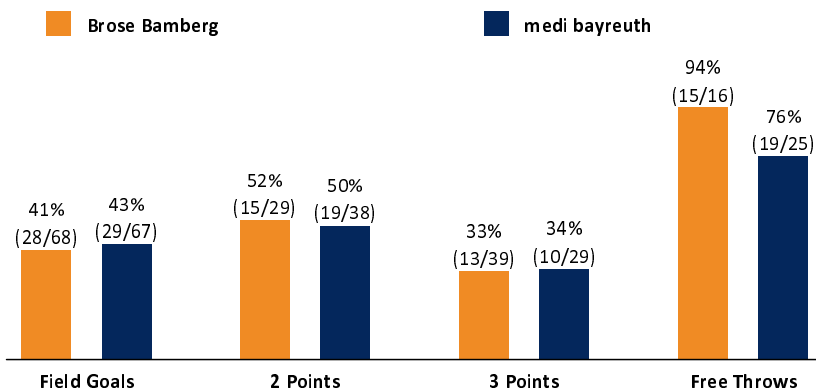

Brose Bamberg

84 : 87

medi bayreuth

Referee: PANTHER Anne
Umpires: SIROWI Dennis / BEJAQUI Dominik
Commissioner: WEGNER Ronny

Attendance: 0
Bamberg, BROSE ARENA (6.150 Plätze), SA 4 DEZ 2021, 18:00, Game-ID: 26013

Scoreboard table showing Q1, Q2, Q3, Q4 scores for BAM and BAY.

BAM - Brose Bamberg (Coach: AMIEL Oren)

Main player statistics table for BAM, including columns for No., Name, Min, PTS, 2 Points, 3 Points, Field Goals, Free Throws, OR, DR, TR, AS, ST, TO, BS, SB, PF, FD, EFF, +/-.

BAY - medi bayreuth (Coach: KORNER Raoul)

Main player statistics table for BAY, including columns for No., Name, Min, PTS, 2 Points, 3 Points, Field Goals, Free Throws, OR, DR, TR, AS, ST, TO, BS, SB, PF, FD, EFF, +/-.

Summary statistics table comparing BAM and BAY across various metrics like Rebounds, Assists, Fouls, etc.

EASYCREDIT-BBL.DE

Alle offiziellen Statistiken der easyCredit BBL, Daten, Rekorde uvm. gibt es auf easyCredit-BBL.de! Und für unterwegs: die neue offizielle Liga-App, kostenfrei für iOS und Android.

MAGENTASPORT.DE

Keinen Korb mehr verpassen - Alle Spiele der easyCredit Basketball Bundesliga und des MagentaSport BBL Pokals live auf MagentaSport.de

LEGEND
Min Minutes Played
DNP Did Not Play
PTS Points
DR Defensive Rebounds
OR Offensive Rebounds
TR Total Rebounds
AS Assists
ST Steals
TO Turnovers
BS Blocked Shots
SB Shots Blocked
EFF Efficiency = ((PTS + TR + AS + ST + BS) - ((FGA - FGM) + (FTA - FTM) + TO))
PF Fouls
FD Fouls Drawn
+/- Plus-Minus-Rating
* Starters