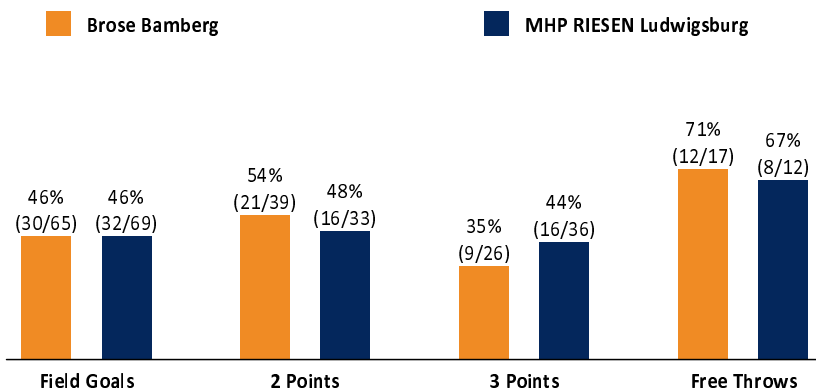

Brose Bamberg

81 : 88 MHP RIESEN Ludwigsburg

Referee: CICI Gentian
Umpires: BITTNER Steve / REY Danjana
Commissioner: EICHHORN Christian

Attendance: 0
Bamberg, BROSE ARENA (6.150 Plätze), MO 27 DEZ 2021, 20:30, Game-ID: 26054

Scoreboard table showing quarters Q1, Q2, Q3, Q4 for BAM and LUD.

BAM - Brose Bamberg (Coach: AMIEL Oren)

Main player statistics table for BAM, including columns for No., Name, Min, PTS, 2 Points, 3 Points, Field Goals, Free Throws, and various rebound and steal metrics.

LUD - MHP RIESEN Ludwigsburg (Coach: PATRICK John)

Main player statistics table for LUD, including columns for No., Name, Min, PTS, 2 Points, 3 Points, Field Goals, Free Throws, and various rebound and steal metrics.

Summary table comparing BAM and LUD across various metrics like Rebounds, Assists, Fouls, Turnovers, Steals, Points in the Paint, etc.

EASYCREDIT-BBL.DE
Alle offiziellen Statistiken der easyCredit BBL, Daten, Rekorde uvm. gibt es auf easyCredit-BBL.de!

MAGENTASPORT.DE
Keinen Korb mehr verpassen - Alle Spiele der easyCredit Basketball Bundesliga und des MagentaSport BBL Pokals live auf MagentaSport.de

LEGEND
Min Minutes Played, DR Defensive Rebounds, AS Assists, BS Blocked Shots, PF Fouls, +/- Plus-Minus-Rating
DNP Did Not Play, OR Offensive Rebounds, ST Steals, SB Shots Blocked, FD Fouls Drawn, * Starters
PTS Points, TR Total Rebounds, TO Turnovers, EFF Efficiency = ((PTS + TR + AS + ST + BS) - ((FGA - FGM) + (FTA - FTM) + TO))