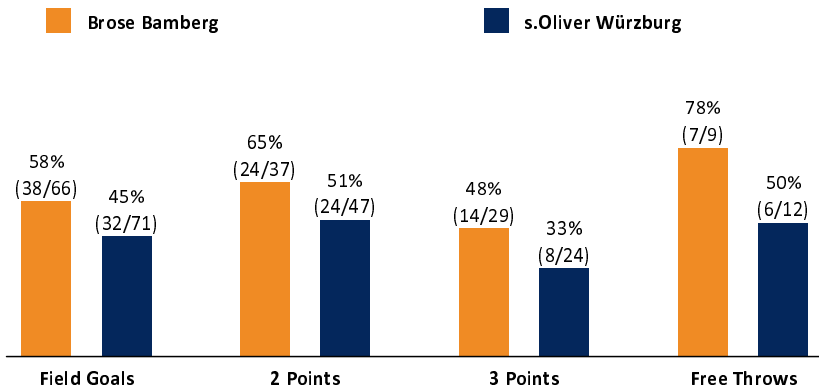

Brose Bamberg

97 : 78

s.Oliver Würzburg

Referee: BARTH Benjamin
Umpires: MUTAPCIC Armin / THEIS Christian
Commissioner: BENDER Ute

Attendance: 731
Bamberg, BROSE ARENA (6.150 Plätze), MI 26 JAN 2022, 19:00, Game-ID: 26077

Scoreboard table showing Q1, Q2, Q3, Q4 scores for BAM and WUE.

BAM - Brose Bamberg (Coach: AMIEL Oren)

Main player statistics table for Brose Bamberg including columns for No., Name, Min, PTS, 2 Points, 3 Points, Field Goals, Free Throws, and various rebound and efficiency metrics.

WUE - s.Oliver Würzburg (Coach: FILIPOVSKI Sasa)

Main player statistics table for s.Oliver Würzburg including columns for No., Name, Min, PTS, 2 Points, 3 Points, Field Goals, Free Throws, and various rebound and efficiency metrics.

Summary table comparing BAM and WUE on various metrics such as Rebounds, Assists, Fouls, Turnovers, Steals, Points in the Paint, etc.

EASYCREDIT-BBL.DE
Alle offiziellen Statistiken der easyCredit BBL, Daten, Rekorde uvm. gibt es auf easyCredit-BBL.de!

MAGENTASPORT.DE
Keinen Korb mehr verpassen - Alle Spiele der easyCredit Basketball Bundesliga und des MagentaSport BBL Pokals live auf MagentaSport.de

LEGEND
Min Minutes Played, DR Defensive Rebounds, AS Assists, BS Blocked Shots, PF Fouls, +/- Plus-Minus-Rating
DNP Did Not Play, OR Offensive Rebounds, ST Steals, SB Shots Blocked, * Starters
PTS Points, TR Total Rebounds, TO Turnovers, EFF Efficiency = ((PTS + TR + AS + ST + BS) - ((FGA - FGM) + (FTA - FTM) + TO))