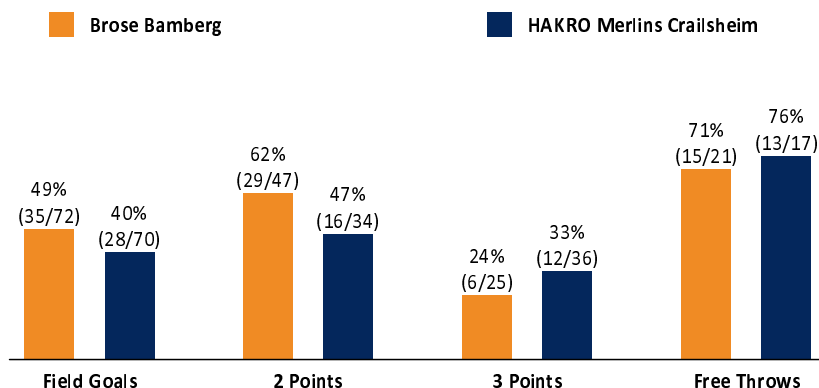

Brose Bamberg

91 : 81 HAKRO Merlins Crailsheim

Referee: PANTHER Anne
Umpires: SIMONOW Konstantin / LODER Benedikt
Commissioner: BENDER Ute

Attendance: 2.673
Bamberg, BROSE ARENA (6.150 Plätze), DI 29 MRZ 2022, 19:00, Game-ID: 26087

Scoreboard table showing Q1, Q2, Q3, Q4 scores for BAM and CRA.

BAM - Brose Bamberg (Coach: AMIEL Oren)

Main player statistics table for BAM, including columns for No., Name, Min, PTS, 2 Points, 3 Points, Field Goals, Free Throws, and various rebound/assist metrics.

CRA - HAKRO Merlins Crailsheim (Coach: GLEIM Sebastian)

Main player statistics table for CRA, including columns for No., Name, Min, PTS, 2 Points, 3 Points, Field Goals, Free Throws, and various rebound/assist metrics.

Summary statistics table comparing BAM and CRA on metrics like Rebounds, Assists, Fouls Drawn, Turnovers, Steals, Points in the Paint, Second Chance Points, Fast Break Points, Biggest Lead, and Biggest Scoring Run.

EASYCREDIT-BBL.DE

Alle offiziellen Statistiken der easyCredit BBL, Daten, Rekorde uvm. gibt es auf easyCredit-BBL.de! Und für unterwegs: die neue offizielle Liga-App, kostenfrei für iOS und Android.

MAGENTASPORT.DE

Keinen Korb mehr verpassen - Alle Spiele der easyCredit Basketball Bundesliga und des MagentaSport BBL Pokals live auf MagentaSport.de

LEGEND
Min Minutes Played
DNP Did Not Play
PTS Points
DR Defensive Rebounds
OR Offensive Rebounds
TR Total Rebounds
AS Assists
ST Steals
TO Turnovers
BS Blocked Shots
SB Shots Blocked
EFF Efficiency = ((PTS + TR + AS + ST + BS) - ((FGA - FGM) + (FTA - FTM) + TO))
PF Fouls
FD Fouls Drawn
+/- Plus-Minus-Rating
* Starters