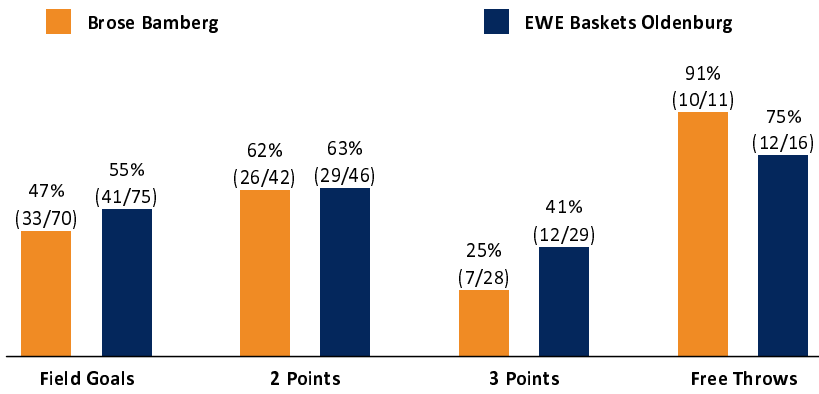

Brose Bamberg

83 : 106

EWE Baskets Oldenburg

Referee: LOTTERMOSER Robert
Umpires: STREIT Enrico / BOHN Nicolai
Commissioner: EICHHORN Christian

Attendance: 2.785
Bamberg, BROSE ARENA (6.150 Plätze), DI 8 MRZ 2022, 19:00, Game-ID: 26151

Scoreboard table showing Q1, Q2, Q3, Q4 scores for BAM and OLD.

BAM - Brose Bamberg (Coach: AMIEL Oren)

Main player statistics table for BAM, including columns for No., Name, Min, PTS, 2 Points, 3 Points, Field Goals, Free Throws, and various rebound/assist metrics.

OLD - EWE Baskets Oldenburg (Coach: FREYER Ingo)

Main player statistics table for OLD, including columns for No., Name, Min, PTS, 2 Points, 3 Points, Field Goals, Free Throws, and various rebound/assist metrics.

Summary table comparing BAM and OLD on various metrics like Rebounds, Assists, Fouls, Turnovers, Steals, Points in the Paint, etc.

EASYCREDIT-BBL.DE
Alle offiziellen Statistiken der easyCredit BBL, Daten, Rekorde uvm. gibt es auf easyCredit-BBL.de!

MAGENTASPORT.DE
Keinen Korb mehr verpassen - Alle Spiele der easyCredit Basketball Bundesliga und des MagentaSport BBL Pokals live auf MagentaSport.de