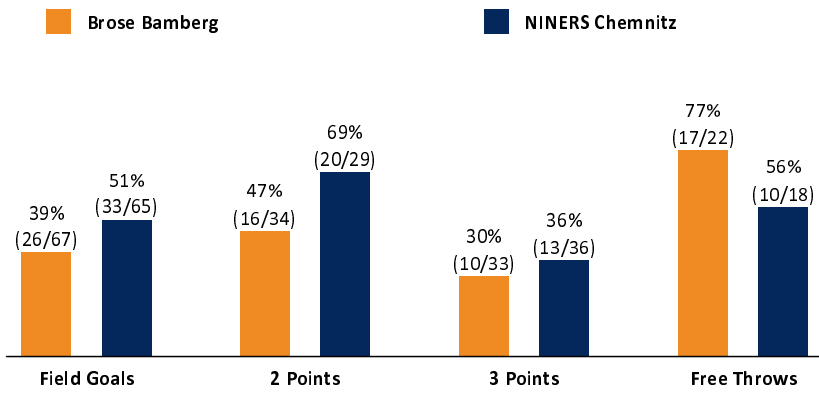

CHE - NINERS Chemnitz (Coach: PASTORE Rodrigo)

No.	Name	Min	PTS	2 Points	3 Points	Field Goals	Free Throws	OR	DR	TR	AS	ST	TO	BS	SB	PF	FD	EFF	+/-	
*0	WEIDEMANN Nelson	18:16	11	2/2 (100%)	2/5 (40%)	4/7 (57%)	1/1 (100%)		1	1	3	1	5			3	2	8	0	
1	GREGORI Brendan	DNP																		
3	ZIEGENHAGEN Malte	9:18	3		1/6 (17%)	1/6 (17%)					1	1					1	0	0	
7	RICHTER Jonas	25:15	3	1/1 (100%)	0/4 (0%)	1/5 (20%)	1/2 (50%)	4	5	9		1	3			4	5	5	2	
*11	MIKE Isiaha	30:10	18	4/7 (57%)	3/7 (43%)	7/14 (50%)	1/2 (50%)	1	7	8	6	3	3			4	2	24	14	
*15	MASSENAT Frantz	26:40	15	1/1 (100%)	4/5 (80%)	5/6 (83%)	1/3 (33%)		1	1	5					3	2	18	8	
*29	SUSINSKAS Mindaugas	12:47	9	1/1 (100%)	2/3 (67%)	3/4 (75%)	1/2 (50%)	3	3			1	1			4	1	10	4	
33	WASHINGTON Eric	20:26	8	3/5 (60%)	0/1 (0%)	3/6 (50%)	2/2 (100%)		1	1	4		3		1	2	2	7	6	
*44	ATKINS Darion	28:46	14	6/9 (67%)	0/3 (0%)	6/12 (50%)	2/2 (100%)		5	5	2	1	2		1	4	1	14	13	
52	LOCKETT Trent	28:22	8	2/3 (67%)	1/2 (50%)	3/5 (60%)	1/4 (25%)	3	1	4	1	1	1	1		3	6	9	3	
Team / Coach								4	4	8							8			
Totals			200:00	89	20/29 (69%)	13/36 (36%)	33/65 (51%)	10/18 (56%)	12	28	40	22	9	18	1	2	27	22	103	10

BAM	CHE
15 / 23 / 38	12 / 28 / 40
19	22
23	27
27	22
18	18
5	9
28	36
15	15
4	15
0 (:)	24 (54:78)
9-0 (16:19)	13-0 (54:78)
Lead Changes: 0	
Times Tied: 0	

EASYCREDIT-BBL.DE

Alle offiziellen Statistiken der easyCredit BBL, Daten, Rekorde uvm. gibt es auf easyCredit-BBL.de! Und für unterwegs: die neue offizielle Liga-App, kostenfrei für iOS und Android.

MAGENTASPORT.DE

Keinen Korb mehr verpassen - Alle Spiele der easyCredit Basketball Bundesliga und des MagentaSport BBL Pokals live auf MagentaSport.de

LEGEND
Min Minutes Played   DR Defensive Rebounds   AS Assists   BS Blocked Shots   PF Fouls   +/- Plus-Minus-Rating
DNP Did Not Play   OR Offensive Rebounds   ST Steals   SB Shots Blocked   FD Fouls Drawn   * Starters
PTS Points   TR Total Rebounds   TO Turnovers   EFF Efficiency = ((PTS + TR + AS + ST + BS) - ((FGA - FGM) + (FTA - FTM) + TO))