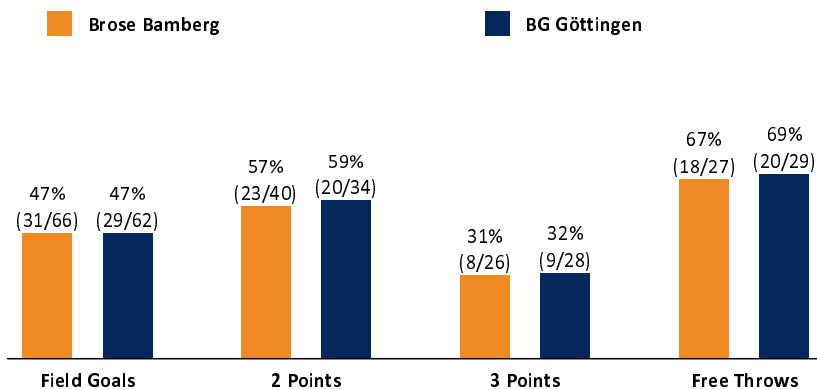

Brose Bamberg

88 : 87

BG Göttingen

Referee: REITER Moritz
Umpires: STREIT Enrico / ARIK Tamer
Commissioner: WEGNER Ronny

Attendance: 3.134
Bamberg, BROSE ARENA (6.150 Plätze), MI 13 APR 2022, 20:30, Game-ID: 26204

Scoreboard table showing Q1, Q2, Q3, Q4 scores for BAM and GOT.

BAM - Brose Bamberg (Coach: AMIEL Oren)

Main player statistics table for Brose Bamberg including columns for No., Name, Min, PTS, 2 Points, 3 Points, Field Goals, Free Throws, OR, DR, TR, AS, ST, TO, BS, SB, PF, FD, EFF, +/-.

GOT - BG Göttingen (Coach: MOORS Roel)

Main player statistics table for BG Göttingen including columns for No., Name, Min, PTS, 2 Points, 3 Points, Field Goals, Free Throws, OR, DR, TR, AS, ST, TO, BS, SB, PF, FD, EFF, +/-.

Summary statistics table comparing BAM and GOT across various metrics like Rebounds, Assists, Fouls, etc.

EASYCREDIT-BBL.DE

Alle offiziellen Statistiken der easyCredit BBL, Daten, Rekorde uvm. gibt es auf easyCredit-BBL.de! Und für unterwegs: die neue offizielle Liga-App, kostenfrei für iOS und Android.

MAGENTASPORT.DE

Keinen Korb mehr verpassen - Alle Spiele der easyCredit Basketball Bundesliga und des MagentaSport BBL Pokals live auf MagentaSport.de

LEGEND
Min Minutes Played
DNP Did Not Play
PTS Points
DR Defensive Rebounds
OR Offensive Rebounds
TR Total Rebounds
AS Assists
ST Steals
TO Turnovers
BS Blocked Shots
SB Shots Blocked
EFF Efficiency = ((PTS + TR + AS + ST + BS) - ((FGA - FGM) + (FTA - FTM) + TO))
PF Fouls
FD Fouls Drawn
+/- Plus-Minus-Rating
* Starters