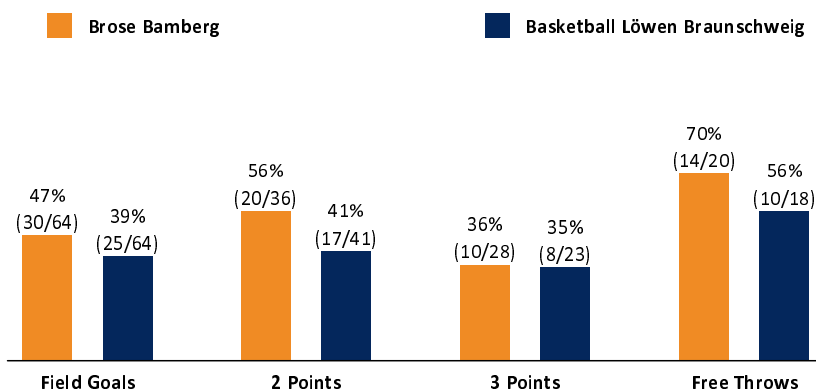

Brose Bamberg

84 : 68

Basketball Löwen Braunschweig

Referee: MATIP Martin
Umpires: FRITZ Clemens / KATTUR Radeesh
Commissioner: WEGNER Ronny

Attendance: 4.067
Bamberg, BROSE ARENA (6.150 Plätze), SO 1 MAI 2022, 18:00, Game-ID: 26242

Scoreboard table showing Q1, Q2, Q3, Q4 scores for BAM and BRA.

BAM - Brose Bamberg (Coach: AMIEL Oren)

Main player statistics table for BAM, including columns for No., Name, Min, PTS, 2 Points, 3 Points, Field Goals, Free Throws, OR, DR, TR, AS, ST, TO, BS, SB, PF, FD, EFF, +/-.

BRA - Basketball Löwen Braunschweig (Coach: RAMIREZ Jesus)

Main player statistics table for BRA, including columns for No., Name, Min, PTS, 2 Points, 3 Points, Field Goals, Free Throws, OR, DR, TR, AS, ST, TO, BS, SB, PF, FD, EFF, +/-.

Summary table comparing BAM and BRA across various metrics like Rebounds, Assists, Fouls, etc.

EASYCREDIT-BBL.DE
Alle offiziellen Statistiken der easyCredit BBL, Daten, Rekorde uvm. gibt es auf easyCredit-BBL.de!

MAGENTASPORT.DE
Keinen Korb mehr verpassen - Alle Spiele der easyCredit Basketball Bundesliga und des MagentaSport BBL Pokals live auf MagentaSport.de

LEGEND
Min Minutes Played, DR Defensive Rebounds, AS Assists, BS Blocked Shots, PF Fouls, +/- Plus-Minus-Rating
DNP Did Not Play, OR Offensive Rebounds, ST Steals, SB Shots Blocked, FD Fouls Drawn, * Starters
PTS Points, TR Total Rebounds, TO Turnovers, EFF Efficiency = ((PTS + TR + AS + ST + BS) - ((FGA - FGM) + (FTA - FTM) + TO))