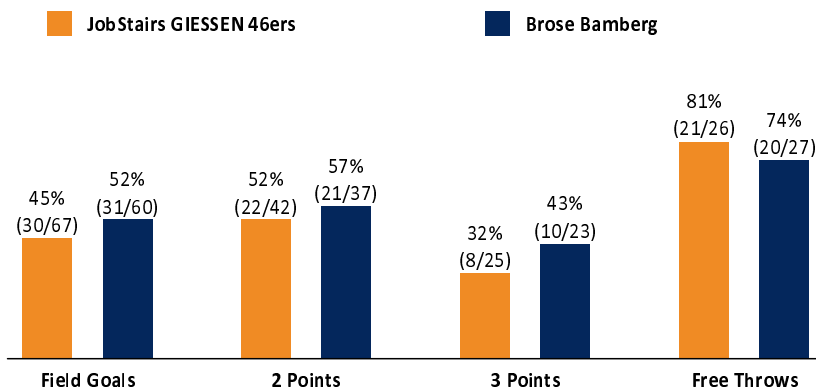

BAM - Brose Bamberg (Coach: AMIEL Oren)

No.	Name	Min	PTS	2 Points	3 Points	Field Goals	Free Throws	OR	DR	TR	AS	ST	TO	BS	SB	PF	FD	EFF	+/-			
*4	PREWITT Omar	30:46	19	3/7 (43%)	2/4 (50%)	5/11 (45%)	7/8 (88%)		4	4	5	1	4			2	8	18	1			
7	SCOTT Shannon	20:46	5	2/2 (100%)	0/1 (0%)	2/3 (67%)	1/2 (50%)		2	2	3	1				1	2	9	5			
*11	OMUVWIE Marvin	20:19	2	1/1 (100%)	0/2 (0%)	1/3 (33%)		2	6	8		1				3	1	9	-3			
*12	ROBINSON Justin	33:27	13	0/3 (0%)	4/7 (57%)	4/10 (40%)	1/2 (50%)	1	2	3	5	1	5			4	3	10	-3			
22	GEBEN Martinas	22:40	13	5/8 (63%)		5/8 (63%)	3/4 (75%)	1	7	8	1		1	2		5	4	19	7			
29	PASSARGE Lukas	DNP																				
*43	SENGFELDER Christian	36:32	18	4/10 (40%)	2/5 (40%)	6/15 (40%)	4/6 (67%)	4	5	9	1		3	1	2	2	6	15	3			
*77	KYZLINK Tomas	35:30	22	6/6 (100%)	2/4 (50%)	8/10 (80%)	4/5 (80%)		4	4	3	1	3			3	3	24	5			
Team / Coach																						0
Totals			200:00	92	21/37 (57%)	10/23 (43%)	31/60 (52%)	20/27 (74%)	8	30	38	18	5	16	3	2	20	27	104	3		

GIE	BAM
10 / 23 / 33	8 / 30 / 38
19	18
27	20
20	27
12	16
10	5
42	34
14	4
23	5
7 (9:2)	6 (75:81)
8-0 (9:2)	6-0 (9:8)
Lead Changes: 19	
Times Tied: 12	

EASYCREDIT-BBL.DE

Alle offiziellen Statistiken der easyCredit BBL, Daten, Rekorde uvm. gibt es auf easyCredit-BBL.de! Und für unterwegs: die neue offizielle Liga-App, kostenfrei für iOS und Android.

MAGENTASPORT.DE

Keinen Korb mehr verpassen - Alle Spiele der easyCredit Basketball Bundesliga und des MagentaSport BBL Pokals live auf MagentaSport.de

LEGEND
Min Minutes Played   DR Defensive Rebounds   AS Assists   BS Blocked Shots   PF Fouls   +/- Plus-Minus-Rating
DNP Did Not Play   OR Offensive Rebounds   ST Steals   SB Shots Blocked   FD Fouls Drawn   * Starters
PTS Points   TR Total Rebounds   TO Turnovers   EFF Efficiency = ((PTS + TR + AS + ST + BS) - ((FGA - FGM) + (FTA - FTM) + TO))