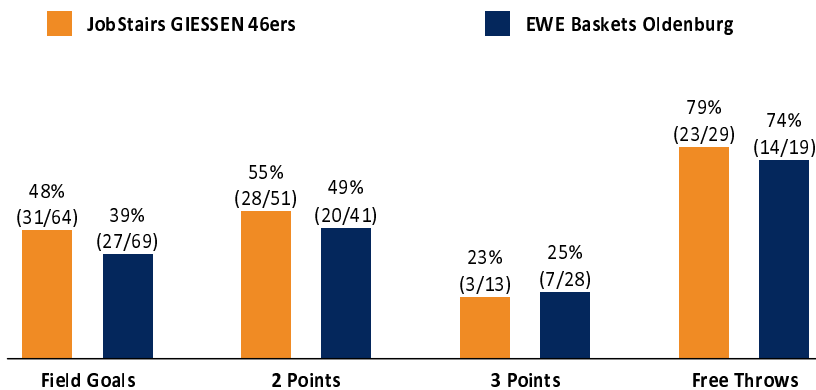

OLD - EWE Baskets Oldenburg (Coach: FREYER Ingo)

No.	Name	Min	PTS	2 Points	3 Points	Field Goals	Free Throws	OR	DR	TR	AS	ST	TO	BS	SB	PF	FD	EFF	+/-	
*3	HEIDEGGER Max	31:54	16	4/11 (36%)	2/8 (25%)	6/19 (32%)	2/6 (33%)				6		4		2	3	7	1	-12	
7	HERRERA Sebastian	13:52	2	0/1 (0%)	0/1 (0%)	0/2 (0%)	2/2 (100%)	1		1		1				2	1	2	-4	
*11	PRESSEY Phil	26:35	3	0/1 (0%)	1/2 (50%)	1/3 (33%)		3	1	4	4	2	1			3	2	10	-15	
20	MICHALAK Michal	11:38	11	3/4 (75%)	1/4 (25%)	4/8 (50%)	2/2 (100%)	2	2	4	1	1	3			2	1	9	1	
*21	ODIASE Tai	29:18	17	8/14 (57%)		8/14 (57%)	1/2 (50%)	3	2	5	1	1	3			4	1	14	-16	
22	HOLYFIELD T.J.	24:45	12	3/3 (100%)	1/5 (20%)	4/8 (50%)	3/3 (100%)	3	8	11		1	1	1		1	3	20	2	
*23	PAULDING Rickey	28:33	9	1/4 (25%)	1/5 (20%)	2/9 (22%)	4/4 (100%)	2	4	6	3	2	2			3	2	11	-11	
24	NDHINE Jerry	2:06	0															0	2	
33	HUNDT Bennet	2:31	0	0/1 (0%)		0/1 (0%)			1	1	1				1	1		1	1	
*35	PIANIC Alen	28:48	5	1/2 (50%)	1/3 (33%)	2/5 (40%)			3	3	2	1	2	1		5	2	7	-13	
Team / Coach								2	2	4							4			
Totals			200:00	75	20/41 (49%)	7/28 (25%)	27/69 (39%)	14/19 (74%)	16	23	39	17	9	16	2	3	24	19	79	-13

GIE	OLD
13 / 29 / 42	16 / 23 / 39
19	17
19	24
24	19
17	16
9	9
52	40
10	17
13	17
18 (86:68)	6 (26:32)
9-0 (68:57)	4-0 (4:8)
Lead Changes: 9	
Times Tied: 4	

EASYCREDIT-BBL.DE

Alle offiziellen Statistiken der easyCredit BBL, Daten, Rekorde uvm. gibt es auf easyCredit-BBL.de! Und für unterwegs: die neue offizielle Liga-App, kostenfrei für iOS und Android.

MAGENTASPORT.DE

Keinen Korb mehr verpassen - Alle Spiele der easyCredit Basketball Bundesliga und des MagentaSport BBL Pokals live auf MagentaSport.de

LEGEND
Min Minutes Played   DR Defensive Rebounds   AS Assists   BS Blocked Shots   PF Fouls   +/- Plus-Minus-Rating
DNP Did Not Play   OR Offensive Rebounds   ST Steals   SB Shots Blocked   FD Fouls Drawn   * Starters
PTS Points   TR Total Rebounds   TO Turnovers   EFF Efficiency = ((PTS + TR + AS + ST + BS) - ((FGA - FGM) + (FTA - FTM) + TO))