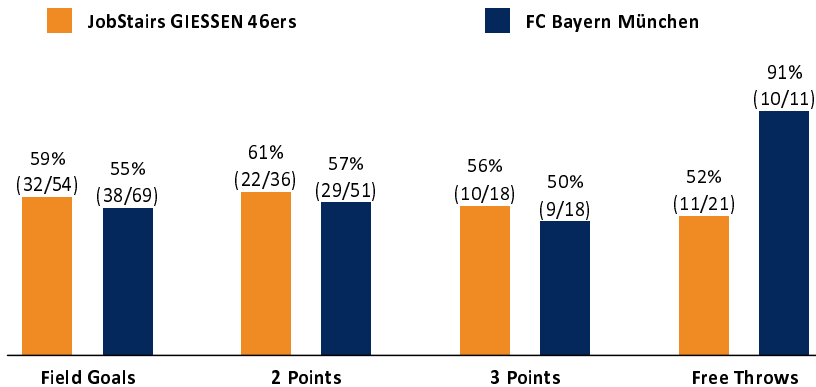

FCB - FC Bayern München (Coach: TRINCHIERI Andrea)

No.	Name	Min	PTS	2 Points	3 Points	Field Goals	Free Throws	OR	DR	TR	AS	ST	TO	BS	SB	PF	FD	EFF	+/-	
0	WEILER-BABB Nick	14:06	0		0/1 (0%)	0/1 (0%)		1	1	2	3	1				3		5	10	
*1	THOMAS Deshaun	28:43	34	10/15 (67%)	4/5 (80%)	14/20 (70%)	2/2 (100%)	2	4	6	1		1			2	1	34	11	
9	OBIESIE Joshua	DNP																		
10	JARAMAZ Ognjen	17:20	2	1/4 (25%)		1/4 (25%)			2	2	2		1			3	2	2	11	
*12	GEORGE Jason	21:02	14	4/4 (100%)	2/3 (67%)	6/7 (86%)		2		2	1					3		16	-1	
13	OBST Andreas	21:04	15	2/3 (67%)	3/5 (60%)	5/8 (63%)	2/3 (67%)	2	1	3	3		1			1	3	16	8	
*14	DJEDOVIC Nihad	14:52	5	2/4 (50%)	0/2 (0%)	2/6 (33%)	1/1 (100%)		2	2	1					3	1	4	-3	
16	ZIPSER Paul	8:55	0															0	1	
*21	RUBIT Augustine	24:37	13	5/9 (56%)		5/9 (56%)	3/3 (100%)	2	5	7	2	3	1			1	5	20	12	
*31	SISKO Zan	29:37	4	2/5 (40%)	0/2 (0%)	2/7 (29%)		3	3	6	5		1			3	1	9	3	
34	SCHILLING Gavin	7:47	6	2/4 (50%)		2/4 (50%)	2/2 (100%)	3	2	5			2		1	1	1	7	4	
43	RADOSEVIC Leon	11:57	2	1/3 (33%)		1/3 (33%)		2	2	2			2	1		1		1	-6	
Team / Coach								2		2							2			
Totals			200:00	95	29/51 (57%)	9/18 (50%)	38/69 (55%)	10/11 (91%)	17	22	39	18	4	9	1	1	21	14	116	10

GIE	FCB
6 / 14 / 20	17 / 22 / 39
17	18
14	21
21	14
11	9
6	4
40	54
6	28
8	7
4 (4:0)	16 (70:86)
8-0 (78:86)	9-0 (13:22)
Lead Changes: 5	
Times Tied: 1	

EASYCREDIT-BBL.DE

Alle offiziellen Statistiken der easyCredit BBL, Daten, Rekorde uvm. gibt es auf easyCredit-BBL.de! Und für unterwegs: die neue offizielle Liga-App, kostenfrei für iOS und Android.

MAGENTASPORT.DE

Keinen Korb mehr verpassen - Alle Spiele der easyCredit Basketball Bundesliga und des MagentaSport BBL Pokals live auf MagentaSport.de

LEGEND
Min Minutes Played   DR Defensive Rebounds   AS Assists   BS Blocked Shots   PF Fouls   +/- Plus-Minus-Rating
DNP Did Not Play   OR Offensive Rebounds   ST Steals   SB Shots Blocked   FD Fouls Drawn   * Starters
PTS Points   TR Total Rebounds   TO Turnovers   EFF Efficiency = ((PTS + TR + AS + ST + BS) - ((FGA - FGM) + (FTA - FTM) + TO))