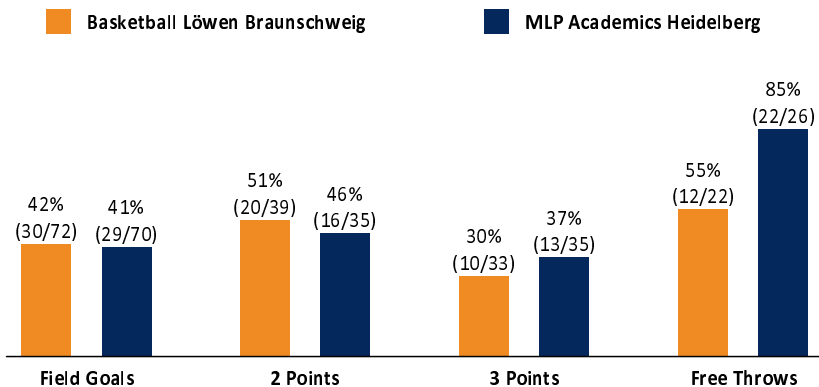

HDB - MLP Academics Heidelberg (Coach: IGNIATOVIC Branislav)

No.	Name	Min	PTS	2 Points	3 Points	Field Goals	Free Throws	OR	DR	TR	AS	ST	TO	BS	SB	PF	FD	EFF	+/-	
0	WATKINS Anthony	0:13	0															0	0	
*1	CHAPMAN Brekkott	36:32	23	3/6 (50%)	3/7 (43%)	6/13 (46%)	8/10 (80%)	3	8	11	1		2		2	3	10	24	24	
*3	LOWERY Robert	29:11	8	0/3 (0%)	2/6 (33%)	2/9 (22%)	2/3 (67%)		6	6	3					4	3	9	-2	
*5	ELY Shyron	37:45	8	1/4 (25%)	1/5 (20%)	2/9 (22%)	3/3 (100%)		4	4	4	1	1			1		9	14	
8	UGRAI Maximilian	8:16	3		1/1 (100%)	1/1 (100%)					1					4		4	-7	
*10	MARTIN Kelvin	41:23	20	7/10 (70%)	1/3 (33%)	8/13 (62%)	3/4 (75%)	3	2	5	2	7	1	2	1	4	3	29	12	
*15	GEIST Jordan	31:58	15	0/5 (0%)	3/6 (50%)	3/11 (27%)	6/6 (100%)		4	4	4	2	3		1	4	4	14	23	
22	HEYDEN Phillipp	10:51	8	4/6 (67%)		4/6 (67%)						2					1	8	-10	
30	FRIEDERICI Leon	28:38	8	1/1 (100%)	2/7 (29%)	3/8 (38%)					3	1	1			3	3	6	1	
47	KUPPE Albert	0:13	0															0	0	
Team / Coach								3	2	5			2				3			
Totals			225:00	93	16/35 (46%)	13/35 (37%)	29/70 (41%)	22/26 (85%)	9	26	35	18	13	10	2	4	23	24	106	11

BRA	HDB
18 / 33 / 51	Rebounds OR/DR/TR
21	Assists
28	Fouls
23	Fouls Drawn
15	Turnovers
5	Steals
36	Points in the Paint
18	Second Chance Points
10	Fast Break Points
7 (73:66)	Biggest Lead
16-0 (59:62)	Biggest Scoring Run
	Lead Changes: 2
	Times Tied: 5

EASYCREDIT-BBL.DE

Alle offiziellen Statistiken der easyCredit BBL, Daten, Rekorde uvm. gibt es auf easyCredit-BBL.de! Und für unterwegs: die neue offizielle Liga-App, kostenfrei für iOS und Android.

MAGENTASPORT.DE

Keinen Korb mehr verpassen - Alle Spiele der easyCredit Basketball Bundesliga und des MagentaSport BBL Pokals live auf MagentaSport.de

LEGEND
Min Minutes Played   DR Defensive Rebounds   AS Assists   BS Blocked Shots   PF Fouls   +/- Plus-Minus-Rating
DNP Did Not Play   OR Offensive Rebounds   ST Steals   SB Shots Blocked   FD Fouls Drawn   * Starters
PTS Points   TR Total Rebounds   TO Turnovers   EFF Efficiency = ((PTS + TR + AS + ST + BS) - ((FGA - FGM) + (FTA - FTM) + TO))