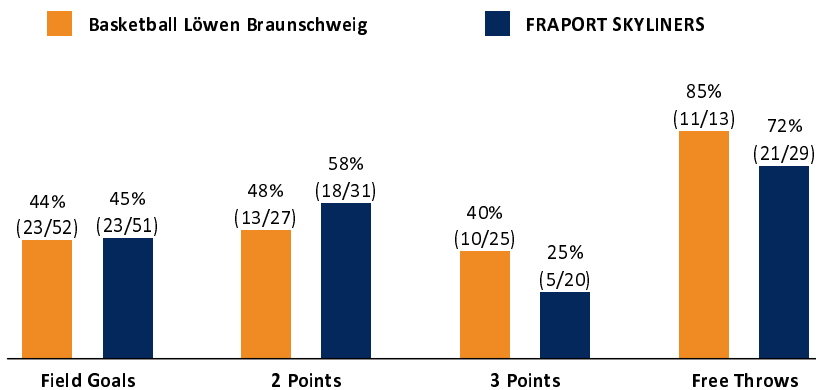

FRA - FRAPORT SKYLINERS (Coach: PERWAS Klaus)

No.	Name	Min	PTS	2 Points	3 Points	Field Goals	Free Throws	OR	DR	TR	AS	ST	TO	BS	SB	PF	FD	EFF	+/-	
0	WANK Lukas	14:21	0	0/1 (0%)	0/2 (0%)	0/3 (0%)			2	2		1	1			2		-1	-4	
1	McLEAN Jamel	19:55	8	3/5 (60%)		3/5 (60%)	2/3 (67%)	1	2	3	2		1			2	5	9	13	
*3	HAARMS Matt	15:53	9	3/5 (60%)		3/5 (60%)	3/4 (75%)		1	1			3	1	1	3	4	5	-8	
*6	SCHOORMANN Len	16:17	3	0/2 (0%)	1/6 (17%)	1/8 (13%)			1	1			1				1	-4	-2	
*20	MOORE Rasheed	33:27	12	3/5 (60%)	1/3 (33%)	4/8 (50%)	3/4 (75%)		7	7	2	2	1			3	3	17	-3	
21	BRENNEKE Lorenz	10:45	9	2/2 (100%)		2/2 (100%)	5/6 (83%)		2	2		1				2	3	11	8	
*23	ROBERTSON Quantez	30:42	5	1/2 (50%)	1/3 (33%)	2/5 (40%)			2	2	2		1			1	1	5	10	
*29	CHERRY Will	33:45	16	3/5 (60%)	2/5 (40%)	5/10 (50%)	4/5 (80%)	1	3	4	3	3	2		1	2	5	18	-1	
42	PONITKA Marcel	24:55	10	3/4 (75%)	0/1 (0%)	3/5 (60%)	4/7 (57%)		2	2	8	1	3		1	3	6	13	12	
77	MEREDITH Matt hew	DNP																		
Team / Coach								1	2	3							3			
Totals			200:00	72	18/31 (58%)	5/20 (25%)	23/51 (45%)	21/29 (72%)	3	24	27	17	8	13	1	3	18	28	76	5

BRA	FRA
5 / 27 / 32	Rebounds OR/DR/TR
19	Assists
29	Fouls
17	Fouls Drawn
22	Turnovers
5	Steals
20	Points in the Paint
3	Second Chance Points
	Fast Break Points
4 (4:0)	Biggest Lead
10-0 (50:50)	Biggest Scoring Run
	Lead Changes: 3
	Times Tied: 4

EASYCREDIT-BBL.DE

Alle offiziellen Statistiken der easyCredit BBL, Daten, Rekorde uvm. gibt es auf easyCredit-BBL.de! Und für unterwegs: die neue offizielle Liga-App, kostenfrei für iOS und Android.

MAGENTASPORT.DE

Keinen Korb mehr verpassen - Alle Spiele der easyCredit Basketball Bundesliga und des MagentaSport BBL Pokals live auf MagentaSport.de

LEGEND
Min Minutes Played   **DR** Defensive Rebounds   **AS** Assists   **BS** Blocked Shots   **PF** Fouls   **+/-** Plus-Minus-Rating
DNP Did Not Play   **OR** Offensive Rebounds   **ST** Steals   **SB** Shots Blocked   **FD** Fouls Drawn   ***** Starters
PTS Points   **TR** Total Rebounds   **TO** Turnovers   **EFF** Efficiency = ((PTS + TR + AS + ST + BS) - ((FGA - FGM) + (FTA - FTM) + TO))