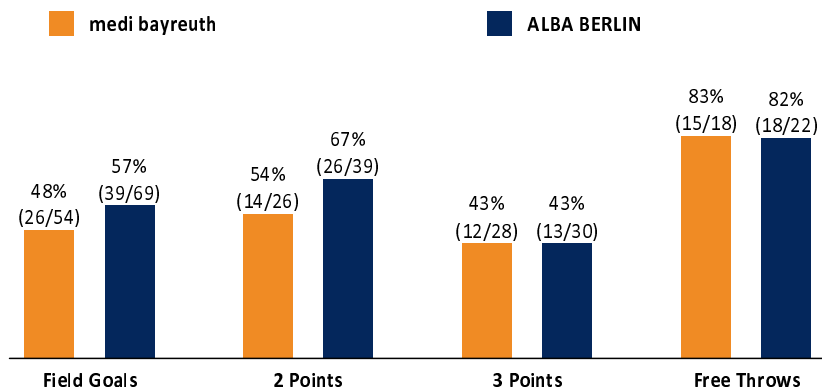

medi bayreuth

79 : 109

ALBA BERLIN

Referee: BARTH Benjamin
Umpires: SIMONOW Konstantin / THEIS Christian
Commissioner: WEGNER Ronny

Attendance: 0
Bayreuth, Oberfrankenhalle (3.300 Plätze), MO 27 DEZ 2021, 19:00, Game-ID: 26051

Summary table showing scores for BAY and BER across quarters Q1, Q2, Q3, and Q4.

BAY - medi bayreuth (Coach: KORNER Raoul)

Main player statistics table for BAY, including columns for No., Name, Min, PTS, 2 Points, 3 Points, Field Goals, Free Throws, and various advanced stats.

BER - ALBA BERLIN (Coach: GONZALEZ Israel)

Main player statistics table for BER, including columns for No., Name, Min, PTS, 2 Points, 3 Points, Field Goals, Free Throws, and various advanced stats.

Summary table comparing BAY and BER across various categories like Rebounds, Assists, Fouls, Turnovers, Steals, Points in the Paint, etc.

EASYCREDIT-BBL.DE

Alle offiziellen Statistiken der easyCredit BBL, Daten, Rekorde uvm. gibt es auf easyCredit-BBL.de! Und für unterwegs: die neue offizielle Liga-App, kostenfrei für iOS und Android.

MAGENTASPORT.DE

Keinen Korb mehr verpassen - Alle Spiele der easyCredit Basketball Bundesliga und des MagentaSport BBL Pokals live auf MagentaSport.de

LEGEND
Min Minutes Played
DR Defensive Rebounds
AS Assists
BS Blocked Shots
PF Fouls
+/- Plus-Minus-Rating
DNP Did Not Play
OR Offensive Rebounds
ST Steals
SB Shots Blocked
FD Fouls Drawn
* Starters
PTS Points
TR Total Rebounds
TO Turnovers
EFF Efficiency = ((PTS + TR + AS + ST + BS) - ((FGA - FGM) + (FTA - FTM) + TO))