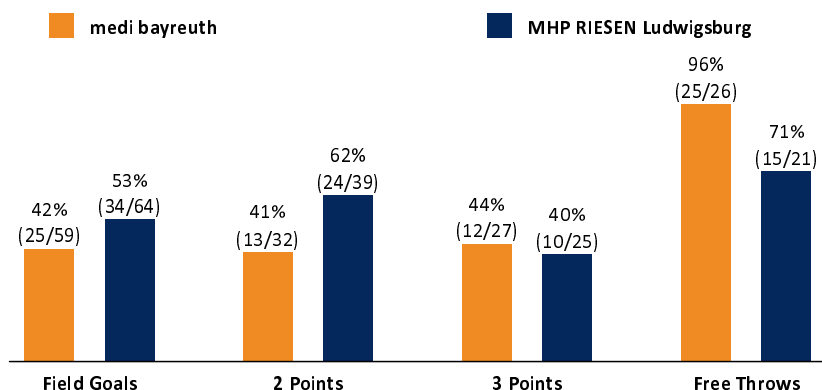

medi bayreuth

87 : 93 MHP RIESEN Ludwigsburg

Referee: MADINGER Christof
Umpires: SIMONOW Konstantin / BRENDEL Nicolas
Commissioner: WEGNER Ronny

Attendance: 2.441
Bayreuth, Oberfrankenhalle (3.300 Plätze), DO 28 APR 2022, 19:00, Game-ID: 26227

Scoreboard table showing Q1, Q2, Q3, Q4 scores for BAY and LUD.

BAY - medi bayreuth (Coach: KORNER Raoul)

Main player statistics table for medi bayreuth including columns for No., Name, Min, PTS, 2 Points, 3 Points, Field Goals, Free Throws, and various rebound/assist metrics.

LUD - MHP RIESEN Ludwigsburg (Coach: PATRICK John)

Main player statistics table for MHP RIESEN Ludwigsburg including columns for No., Name, Min, PTS, 2 Points, 3 Points, Field Goals, Free Throws, and various rebound/assist metrics.

Summary table comparing BAY and LUD across various statistical categories like Rebounds, Assists, Fouls, etc.

EASYCREDIT-BBL.DE
Alle offiziellen Statistiken der easyCredit BBL, Daten, Rekorde uvm. gibt es auf easyCredit-BBL.de!

MAGENTASPORT.DE
Keinen Korb mehr verpassen - Alle Spiele der easyCredit Basketball Bundesliga und des MagentaSport BBL Pokals live auf MagentaSport.de

LEGEND
Min Minutes Played, DR Defensive Rebounds, AS Assists, BS Blocked Shots, PF Fouls, +/- Plus-Minus-Rating
DNP Did Not Play, OR Offensive Rebounds, ST Steals, SB Shots Blocked, FD Fouls Drawn, * Starters
PTS Points, TR Total Rebounds, TO Turnovers, EFF Efficiency = ((PTS + TR + AS + ST + BS) - ((FGA - FGM) + (FTA - FTM) + TO))