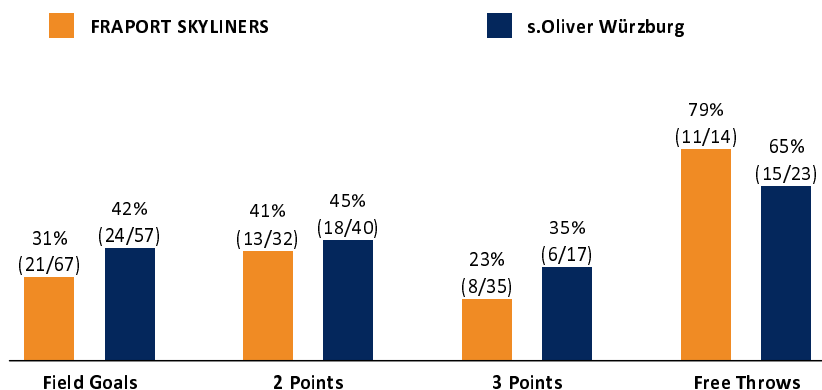

WUE - s.Oliver Würzburg (Coach: FILIPOVSKI Sasa)

No.	Name	Min	PTS	2 Points	3 Points	Field Goals	Free Throws	OR	DR	TR	AS	ST	TO	BS	SB	PF	FD	EFF	+/-	
4	BÖHMER Julius	7:19	4	2/2 (100%)		2/2 (100%)					1					3		5	-2	
5	ABU Abdul-Malik	14:36	4	2/5 (40%)		2/5 (40%)		2	3	5		1	3		1	1		4	-1	
7	KING Alex	DNP																		
*8	CALLISON Charles	32:41	12	4/10 (40%)	0/2 (0%)	4/12 (33%)	4/10 (40%)	1	3	4	4	2	4			1	5	4	10	
20	ALBUS Julian	15:14	2	0/1 (0%)	0/3 (0%)	0/4 (0%)	2/2 (100%)		1	1	2		1		1	3	2	0	2	
22	MOLLER Craig	14:44	5	1/3 (33%)	1/1 (100%)	2/4 (50%)						1	1	1	1			4	2	
*23	RODRIGUEZ Desi	25:16	8	3/6 (50%)	0/1 (0%)	3/7 (43%)	2/2 (100%)	4	5	9	3	1	1			1	3	16	6	
*24	HUNT Cameron	24:46	7	3/7 (43%)	0/2 (0%)	3/9 (33%)	1/1 (100%)		4	4	1	1	2		1	5	2	5	6	
34	HOFFMANN Felix	19:39	8		2/2 (100%)	2/2 (100%)	2/2 (100%)		7	7		1	2			1	2	14	-2	
*44	BUFORD William	21:35	17	2/3 (67%)	3/6 (50%)	5/9 (56%)	4/4 (100%)		4	4	1	2				2	2	20	6	
*65	STANIC Filip	24:10	2	1/3 (33%)		1/3 (33%)	0/2 (0%)	2	3	5	2	1	3			1	3	3	13	
Team / Coach								2	3	5						5				
Totals			200:00	69	18/40 (45%)	6/17 (35%)	24/57 (42%)	15/23 (65%)	11	33	44	14	10	17	1	4	18	19	80	8

FRA	WUE
13 / 25 / 38	Rebounds OR/DR/TR 11 / 33 / 44
17	Assists 14
19	Fouls 18
18	Fouls Drawn 19
14	Turnovers 17
6	Steals 10
24	Points in the Paint 30
8	Second Chance Points 6
4	Fast Break Points 11
4 (6:2)	Biggest Lead 21 (23:44)
9-0 (61:67)	Biggest Scoring Run 15-0 (23:44)
	Lead Changes: 3
	Times Tied: 1

EASYCREDIT-BBL.DE

Alle offiziellen Statistiken der easyCredit BBL, Daten, Rekorde uvm. gibt es auf easyCredit-BBL.de! Und für unterwegs: die neue offizielle Liga-App, kostenfrei für iOS und Android.

MAGENTASPORT.DE

Keinen Korb mehr verpassen - Alle Spiele der easyCredit Basketball Bundesliga und des MagentaSport BBL Pokals live auf MagentaSport.de

LEGEND

Min Minutes Played   DR Defensive Rebounds   AS Assists   BS Blocked Shots   PF Fouls   +/- Plus-Minus-Rating
DNP Did Not Play   OR Offensive Rebounds   ST Steals   SB Shots Blocked   FD Fouls Drawn   * Starters
PTS Points   TR Total Rebounds   TO Turnovers   EFF Efficiency = ((PTS + TR + AS + ST + BS) - ((FGA - FGM) + (FTA - FTM) + TO))