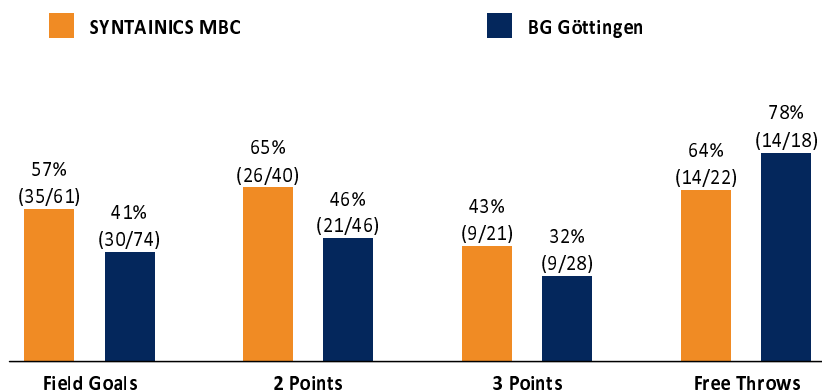

GOT - BG Göttingen (Coach: MOORS Roel)

No.	Name	Min	PTS	2 Points	3 Points	Field Goals	Free Throws	OR	DR	TR	AS	ST	TO	BS	SB	PF	FD	EFF	+/-
*2	TOOLSON Jake	22:29	10	2/5 (40%)	2/4 (50%)	4/9 (44%)		1	1	2	2	1	2			3	8	-17	
*5	ROBERSON Jeff	19:54	10	2/4 (50%)	0/3 (0%)	2/7 (29%)	6/6 (100%)	1	2	3	2	1	1	1	1	3	3	11	-3
8	VARGAS Akeem	20:53	5	1/2 (50%)	1/6 (17%)	2/8 (25%)	0/3 (0%)	2	2	4					1	1	4	0	-5
10	HUJIC Haris	3:33	0		0/1 (0%)	0/1 (0%)					1		1			2		-1	-2
15	HARTWICH Philipp	14:52	4	1/2 (50%)		1/2 (50%)	2/2 (100%)		2	2	1		2	2		3	3	6	1
17	MÖNNINGHOFF Mathis	28:49	8	1/2 (50%)	2/5 (40%)	3/7 (43%)			2	2		2				2		8	-4
*18	KAMP Harper	28:19	18	8/15 (53%)		8/15 (53%)	2/3 (67%)	7	2	9	2	4			1	5	4	25	-2
*22	BROWN Stephen	27:49	9	2/2 (100%)	1/4 (25%)	3/6 (50%)	2/2 (100%)		1	1	8	1	2			1	3	14	-9
32	GIOTIS Marios	DNP																	
*44	BALDWIN Kamar	33:22	19	4/14 (29%)	3/5 (60%)	7/19 (37%)	2/2 (100%)		5	5	4	3		1	1	4	4	20	-9
Team / Coach								1	1	2			1						1
Totals		200:00	83	21/46 (46%)	9/28 (32%)	30/74 (41%)	14/18 (78%)	12	18	30	20	12	9	4	4	21	24	92	-10

MBC	GOT
12 / 31 / 43	12 / 18 / 30
22	20
24	21
21	24
19	9
4	12
40	32
20	13
20	9
20 (83:63)	4 (4:8)
13-0 (29:16)	8-0 (90:78)
	Lead Changes: 1
	Times Tied: 3

EASYCREDIT-BBL.DE

Alle offiziellen Statistiken der easyCredit BBL, Daten, Rekorde uvm. gibt es auf easyCredit-BBL.de! Und für unterwegs: die neue offizielle Liga-App, kostenfrei für iOS und Android.

MAGENTASPORT.DE

Keinen Korb mehr verpassen - Alle Spiele der easyCredit Basketball Bundesliga und des MagentaSport BBL Pokals live auf MagentaSport.de

LEGEND
Min Minutes Played   DR Defensive Rebounds   AS Assists   BS Blocked Shots   PF Fouls   +/- Plus-Minus-Rating
DNP Did Not Play   OR Offensive Rebounds   ST Steals   SB Shots Blocked   FD Fouls Drawn   * Starters
PTS Points   TR Total Rebounds   TO Turnovers   EFF Efficiency = ((PTS + TR + AS + ST + BS) - ((FGA - FGM) + (FTA - FTM) + TO))