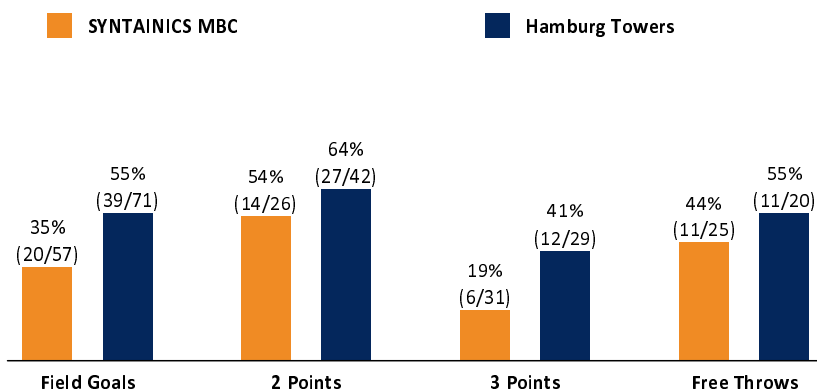

SYNTAINICS MBC

57 : 101

Hamburg Towers

Referee: CICI Gentian
Umpires: KOVACEVIC Nesa / SIMONOW Konstantin
Commissioner: MOCZULSKI Darius

Attendance: 1.900
MBC, Stadthalle Weißenfels (3.000 Plätze), SO 1 MAI 2022, 18:00, Game-ID: 26239

Scoreboard table showing Q1, Q2, Q3, Q4 scores for MBC and HAM.

MBC - SYNTAINICS MBC (Coach: JOVOVIC Igor)

Main player statistics table for MBC, including columns for No., Name, Min, PTS, 2 Points, 3 Points, Field Goals, Free Throws, OR, DR, TR, AS, ST, TO, BS, SB, PF, FD, EFF, +/-.

HAM - Hamburg Towers (Coach: CALLES Pedro)

Main player statistics table for Hamburg Towers, including columns for No., Name, Min, PTS, 2 Points, 3 Points, Field Goals, Free Throws, OR, DR, TR, AS, ST, TO, BS, SB, PF, FD, EFF, +/-.

Summary statistics table comparing MBC and HAM across various metrics like Rebounds, Assists, Fouls, etc.

EASYCREDIT-BBL.DE

Alle offiziellen Statistiken der easyCredit BBL, Daten, Rekorde uvm. gibt es auf easyCredit-BBL.de! Und für unterwegs: die neue offizielle Liga-App, kostenfrei für iOS und Android.

MAGENTASPORT.DE

Keinen Korb mehr verpassen - Alle Spiele der easyCredit Basketball Bundesliga und des MagentaSport BBL Pokals live auf MagentaSport.de

LEGEND
Min Minutes Played
DNP Did Not Play
PTS Points
DR Defensive Rebounds
OR Offensive Rebounds
TR Total Rebounds
AS Assists
ST Steals
TO Turnovers
BS Blocked Shots
SB Shots Blocked
EFF Efficiency = ((PTS + TR + AS + ST + BS) - ((FGA - FGM) + (FTA - FTM) + TO))
PF Fouls
FD Fouls Drawn
+/- Plus-Minus-Rating
* Starters