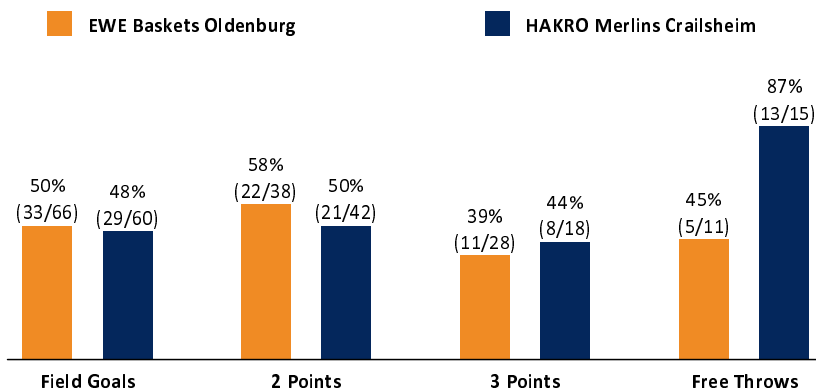

CRA - HAKRO Merlins Crailsheim (Coach: GLEIM Sebastian)

No.	Name	Min	PTS	2 Points	3 Points	Field Goals	Free Throws	OR	DR	TR	AS	ST	TO	BS	SB	PF	FD	EFF	+/-
*0	SHORTS T. J.	31:37	15	5/12 (42%)	0/2 (0%)	5/14 (36%)	5/6 (83%)		3	3	5	3	3			3	10	13	-5
*1	LEWIS Jaren	29:08	23	6/9 (67%)	3/3 (100%)	9/12 (75%)	2/2 (100%)		3	3						1	1	23	-11
2	SAVAGE Jared	DNP																	
*3	STUCKEY Maurice	28:01	19	3/4 (75%)	3/6 (50%)	6/10 (60%)	4/5 (80%)		1	1		1	1			3	15	-5	
5	KOVACEVIC Aleksa	DNP																	
8	HARRIS Terrell	29:52	10	1/6 (17%)	2/2 (100%)	3/8 (38%)	2/2 (100%)	1	6	7	1		3		1		2	10	2
*9	BLECK Fabian	24:15	4	2/2 (100%)	0/2 (0%)	2/4 (50%)		1	5	6	1	1				4		10	-10
11	KINDZEKA Rene	4:46	0		0/1 (0%)	0/1 (0%)										2		-1	8
12	KOVACEVIC Dejan	6:21	2	1/1 (100%)		1/1 (100%)												2	2
*15	RADOSAVLJEVIC Bogdan	30:31	2	1/6 (17%)	0/2 (0%)	1/8 (13%)		1	3	4	5		2		2	3	2	2	-9
34	ARIRIGUZOH Richmond	15:29	4	2/2 (100%)		2/2 (100%)		1	3	4	1					2		9	13
Team / Coach								2	2	2			1					1	
Totals		200:00	79	21/42 (50%)	8/18 (44%)	29/60 (48%)	13/15 (87%)	6	24	30	13	5	10		3	15	18	84	-3

OLD	CRA
10 / 25 / 35	6 / 24 / 30
20	Rebounds OR/DR/TR
18	Assists
15	Fouls
11	Fouls Drawn
6	Turnovers
34	Steals
8	Points in the Paint
12	Second Chance Points
11 (65:54)	Fast Break Points
8-0 (27:29)	Biggest Lead
	Biggest Scoring Run
	Lead Changes: 8
	Times Tied: 8

EASYCREDIT-BBL.DE

Alle offiziellen Statistiken der easyCredit BBL, Daten, Rekorde uvm. gibt es auf easyCredit-BBL.de! Und für unterwegs: die neue offizielle Liga-App, kostenfrei für iOS und Android.

MAGENTASPORT.DE

Keinen Korb mehr verpassen - Alle Spiele der easyCredit Basketball Bundesliga und des MagentaSport BBL Pokals live auf MagentaSport.de

LEGEND
Min Minutes Played   DR Defensive Rebounds   AS Assists   BS Blocked Shots   PF Fouls   +/- Plus-Minus-Rating
DNP Did Not Play   OR Offensive Rebounds   ST Steals   SB Shots Blocked   FD Fouls Drawn   * Starters
PTS Points   TR Total Rebounds   TO Turnovers   EFF Efficiency = ((PTS + TR + AS + ST + BS) - ((FGA - FGM) + (FTA - FTM) + TO))