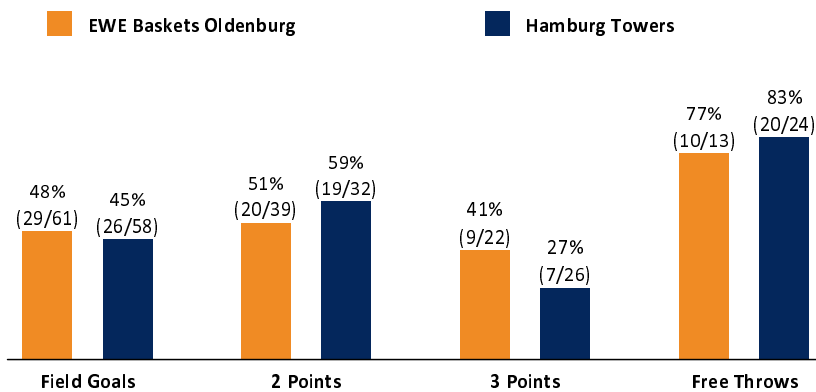

HAM - Hamburg Towers (Coach: CALLES Pedro)

No.	Name	Min	PTS	2 Points	3 Points	Field Goals	Free Throws	OR	DR	TR	AS	ST	TO	BS	SB	PF	FD	EFF	+/-	
*0	BROWN Jaylon	30:39	26	4/5 (80%)	4/8 (50%)	8/13 (62%)	6/6 (100%)		2	2			2			3	4	21	8	
1	BROWN Zachary	15:54	2		0/1 (0%)	0/1 (0%)	2/2 (100%)	1		1							2	2	-11	
3	DILEO Maximilian	6:34	0								2		1			1		1	-8	
5	HOMESLEY Caleb	28:56	23	3/5 (60%)	3/10 (30%)	6/15 (40%)	8/9 (89%)		4	4	5		3	1		1	7	20	6	
6	RICH Osaro Jürgen	DNP																		
7	MEISNER Lukas	3:45	0	0/1 (0%)	0/1 (0%)	0/2 (0%)							1			2		-3	-4	
*8	CHRISTEN Robin	13:35	2		0/3 (0%)	0/3 (0%)	2/2 (100%)		1	1							1	0	8	
*11	KOTSAR Mai	28:00	7	3/6 (50%)		3/6 (50%)	1/3 (33%)	2	7	9	1	1	1		1	2	2	12	-2	
*12	HINRICHS Seth	36:15	12	6/11 (55%)		6/11 (55%)		4	4	8	2		2	1		3	4	16	6	
17	EDIGIN Eddy	10:51	0	0/1 (0%)		0/1 (0%)		1	4	5		1				2		5	3	
*21	HOLLATZ Justus	25:31	7	3/3 (100%)	0/3 (0%)	3/6 (50%)	1/2 (50%)	1	2	3	6	2	4			3	2	10	4	
Team / Coach								3	2	5		3					2			
Totals			200:00	79	19/32 (59%)	7/26 (27%)	26/58 (45%)	20/24 (83%)	12	26	38	16	4	17	2	1	17	22	86	2

OLD	HAM
7 / 20 / 27	12 / 26 / 38
9	16
22	17
17	22
13	17
10	4
22	30
9	6
17	15
10 (57:47)	7 (68:75)
6-0 (16:13)	11-0 (59:60)
Lead Changes: 9	
Times Tied: 6	

EASYCREDIT-BBL.DE

Alle offiziellen Statistiken der easyCredit BBL, Daten, Rekorde uvm. gibt es auf easyCredit-BBL.de! Und für unterwegs: die neue offizielle Liga-App, kostenfrei für iOS und Android.

MAGENTASPORT.DE

Keinen Korb mehr verpassen - Alle Spiele der easyCredit Basketball Bundesliga und des MagentaSport BBL Pokals live auf MagentaSport.de

LEGEND
Min Minutes Played   DR Defensive Rebounds   AS Assists   BS Blocked Shots   PF Fouls   +/- Plus-Minus-Rating
DNP Did Not Play   OR Offensive Rebounds   ST Steals   SB Shots Blocked   FD Fouls Drawn   * Starters
PTS Points   TR Total Rebounds   TO Turnovers   EFF Efficiency = ((PTS + TR + AS + ST + BS) - ((FGA - FGM) + (FTA - FTM) + TO))