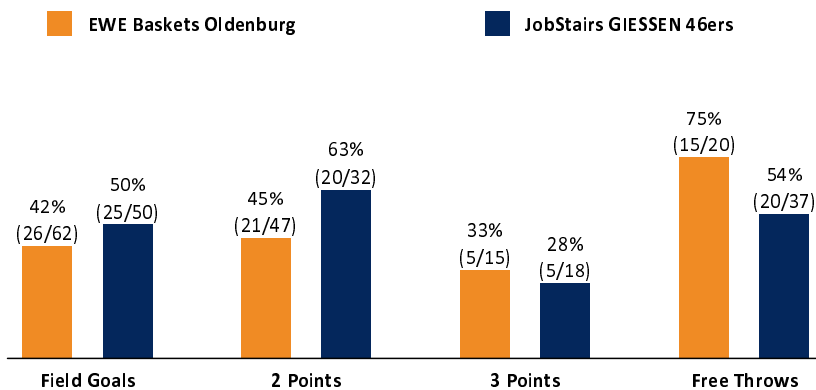

GIE - JobStairs GIESSEN 46ers (Coach: STROBL Pete)

No.	Name	Min	PTS	2 Points	3 Points	Field Goals	Free Throws	OR	DR	TR	AS	ST	TO	BS	SB	PF	FD	EFF	+/-
0	McCULLUM Kendale	27:11	15	6/10 (60%)	0/1 (0%)	6/11 (55%)	3/3 (100%)		4	4	5	2	1		2	3	4	20	14
1	OMOT Nuni	26:35	19	4/5 (80%)	2/4 (50%)	6/9 (67%)	5/7 (71%)	2	3	5	2	1	1			2	6	21	7
2	NAWROCKI Dennis	2:48	0		0/2 (0%)	0/2 (0%)		1		1								-1	-4
*3	BLAKE Brayon	22:55	9	0/1 (0%)	3/4 (75%)	3/5 (60%)			1	1		1				4	2	9	-1
*5	ANDERSON Kyan	24:48	8	3/6 (50%)	0/5 (0%)	3/11 (27%)	2/2 (100%)				6	1	2			2	1	5	-9
*9	BEGUE Maximilian	17:18	1				1/4 (25%)		2	2	3	1				1	2	4	4
10	UHELMANN Tim	DNP																	
*11	TATE Jalen	25:07	10	3/5 (60%)	0/1 (0%)	3/6 (50%)	4/4 (100%)		2	2	1	1	6			4	4	5	3
12	BINAPFL Kilian	3:24	0													1		0	1
21	KOCH Florian	9:54	0					1	2	3			1			1	1	2	-3
*25	FAYNE II Phillip	28:27	12	4/4 (100%)		4/4 (100%)	4/13 (31%)	3	5	8	3	2	2			2	9	14	4
54	BRYANT John	11:33	1	0/1 (0%)	0/1 (0%)	0/2 (0%)	1/4 (25%)		3	3				1		1	2	0	-1
Team / Coach								3	3	6			1						5
Totals		200:00	75	20/32 (63%)	5/18 (28%)	25/50 (50%)	20/37 (54%)	10	25	35	20	9	14	1	2	21	31	84	3

OLD		GIE
13 / 22 / 35	Rebounds OR/DR/TR	10 / 25 / 35
13	Assists	20
31	Fouls	21
19	Fouls Drawn	31
14	Turnovers	14
6	Steals	9
28	Points in the Paint	32
16	Second Chance Points	12
6	Fast Break Points	14
3 (70:67)	Biggest Lead	15 (14:29)
11-0 (45:49)	Biggest Scoring Run	9-0 (8:17)
	Lead Changes:	2
	Times Tied:	7

EASYCREDIT-BBL.DE

Alle offiziellen Statistiken der easyCredit BBL, Daten, Rekorde uvm. gibt es auf easyCredit-BBL.de! Und für unterwegs: die neue offizielle Liga-App, kostenfrei für iOS und Android.

MAGENTASPORT.DE

Keinen Korb mehr verpassen - Alle Spiele der easyCredit Basketball Bundesliga und des MagentaSport BBL Pokals live auf MagentaSport.de

LEGEND

Min	Minutes Played	DR	Defensive Rebounds	AS	Assists	BS	Blocked Shots	PF	Fouls	+/-	Plus-Minus-Rating
DNP	Did Not Play	OR	Offensive Rebounds	ST	Steals	SB	Shots Blocked	FD	Fouls Drawn	*	Starters
PTS	Points	TR	Total Rebounds	TO	Turnovers	EFF	Efficiency = ((PTS + TR + AS + ST + BS) - ((FGA - FGM) + (FTA - FTM) + TO))