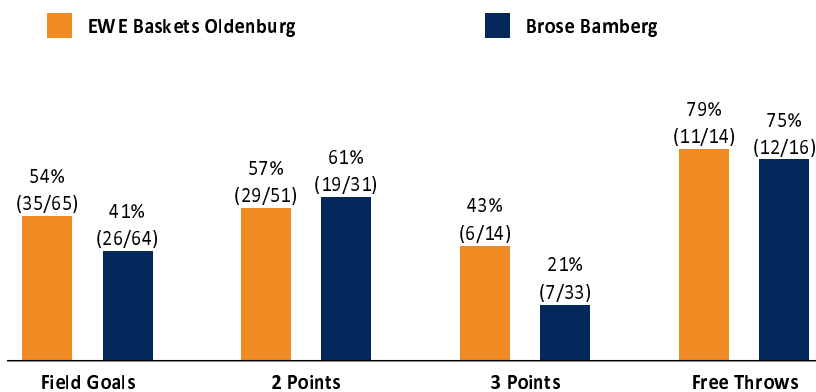

EWE Baskets Oldenburg 87 : 71

Brose Bamberg

Referee: BITTNER Steve
Umpires: SIMONOW Konstantin / ARIK Tamer
Commissioner: HORN Markus

Attendance: 4.893
Oldenburg, EWE ARENA (6.000 Plätze), FR 12 NOV 2021, 20:30, Game-ID: 26026

Scoreboard table showing Q1, Q2, Q3, Q4 scores for OLD and BAM.

OLD - EWE Baskets Oldenburg (Coach: DRIJENCIC Mladen)

Main player statistics table for EWE Baskets Oldenburg including columns for No., Name, Min, PTS, 2 Points, 3 Points, Field Goals, Free Throws, and various rebound/assist metrics.

BAM - Brose Bamberg (Coach: ROJAKKERS Johan)

Main player statistics table for Brose Bamberg including columns for No., Name, Min, PTS, 2 Points, 3 Points, Field Goals, Free Throws, and various rebound/assist metrics.

Summary comparison table between OLD and BAM for various statistics like Rebounds, Assists, Fouls, etc.

EASYCREDIT-BBL.DE
Alle offiziellen Statistiken der easyCredit BBL, Daten, Rekorde uvm. gibt es auf easyCredit-BBL.de!

MAGENTASPORT.DE
Keinen Korb mehr verpassen - Alle Spiele der easyCredit Basketball Bundesliga und des MagentaSport BBL Pokals live auf MagentaSport.de

LEGEND
Min Minutes Played, DR Defensive Rebounds, AS Assists, BS Blocked Shots, PF Fouls, +/- Plus-Minus-Rating
DNP Did Not Play, OR Offensive Rebounds, ST Steals, SB Shots Blocked, FD Fouls Drawn, * Starters
PTS Points, TR Total Rebounds, TO Turnovers, EFF Efficiency = ((PTS + TR + AS + ST + BS) - ((FGA - FGM) + (FTA - FTM) + TO))