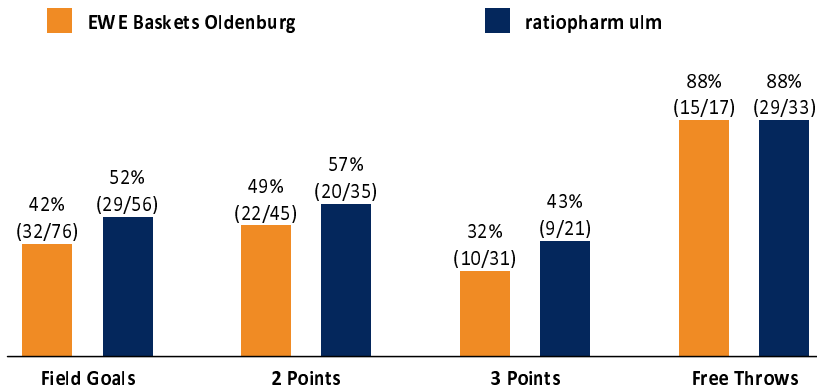

ULM - ratiopharm ulm (Coach: LAKOVIC Jaka)

No.	Name	Min	PTS	2 Points	3 Points	Field Goals	Free Throws	OR	DR	TR	AS	ST	TO	BS	SB	PF	FD	EFF	+/-	
*0	CHRISTON Semaj	26:48	14	4/12 (33%)	0/3 (0%)	4/15 (27%)	6/7 (86%)		2	2	6	2	1			3	5	11	9	
*1	FELICIO Cristiano	31:45	15	6/8 (75%)		6/8 (75%)	3/3 (100%)	2	4	6	1		1		1	4	3	19	9	
*4	BLOSSOMGAME Jaron	15:12	5	1/1 (100%)	1/2 (50%)	2/3 (67%)		2	2	4		1				1	2	9	4	
6	GÜNTHER Per	13:12	13	4/4 (100%)	1/3 (33%)	5/7 (71%)	2/2 (100%)				2		1				2	12	-2	
*7	THORNWELL Sindarius	31:15	16	3/4 (75%)	1/2 (50%)	4/6 (67%)	7/7 (100%)		2	2	5		2	3			4	22	18	
9	STOLL Marius	DNP																		
13	BRETZEL Nicolas	5:32	1	0/1 (0%)		0/1 (0%)	1/2 (50%)		2	2				1		2	1	2	-2	
14	HERKENHOFF Philipp	18:24	12	1/2 (50%)	3/3 (100%)	4/5 (80%)	1/2 (50%)	1		1	1	2	1			2	2	13	7	
*22	KLEPEISZ Thomas	27:10	12	0/1 (0%)	2/6 (33%)	2/7 (29%)	6/6 (100%)	2	6	8	2		1			1	5	16	13	
27	KRIMMER Moritz	9:07	0						1	1						2		1	-4	
35	JALLOW Karim	8:45	0		0/1 (0%)	0/1 (0%)										1		-1	-11	
44	ZUGIC Fedor	12:50	8	1/2 (50%)	1/1 (100%)	2/3 (67%)	3/4 (75%)		1	1	1	1	2		1	1	4	7	-6	
Team / Coach								1	2	3		1			1		2			
Totals			200:00	96	20/35 (57%)	9/21 (43%)	29/56 (52%)	29/33 (88%)	8	22	30	18	6	10	4	2	18	28	113	7

OLD	ULM
20 / 21 / 41	8 / 22 / 30
22	Assists
28	Fouls
17	Fouls Drawn
8	Turnovers
6	Steals
38	Points in the Paint
18	Second Chance Points
12	Fast Break Points
2 (2:0)	Biggest Lead
8-0 (67:69)	Biggest Scoring Run
	Lead Changes: 1
	Times Tied: 1

EASYCREDIT-BBL.DE

Alle offiziellen Statistiken der easyCredit BBL, Daten, Rekorde uvm. gibt es auf easyCredit-BBL.de! Und für unterwegs: die neue offizielle Liga-App, kostenfrei für iOS und Android.

MAGENTASPORT.DE

Keinen Korb mehr verpassen - Alle Spiele der easyCredit Basketball Bundesliga und des MagentaSport BBL Pokals live auf MagentaSport.de

LEGEND
Min Minutes Played   DR Defensive Rebounds   AS Assists   BS Blocked Shots   PF Fouls   +/- Plus-Minus-Rating
DNP Did Not Play   OR Offensive Rebounds   ST Steals   SB Shots Blocked   FD Fouls Drawn   * Starters
PTS Points   TR Total Rebounds   TO Turnovers   EFF Efficiency = ((PTS + TR + AS + ST + BS) - ((FGA - FGM) + (FTA - FTM) + TO))