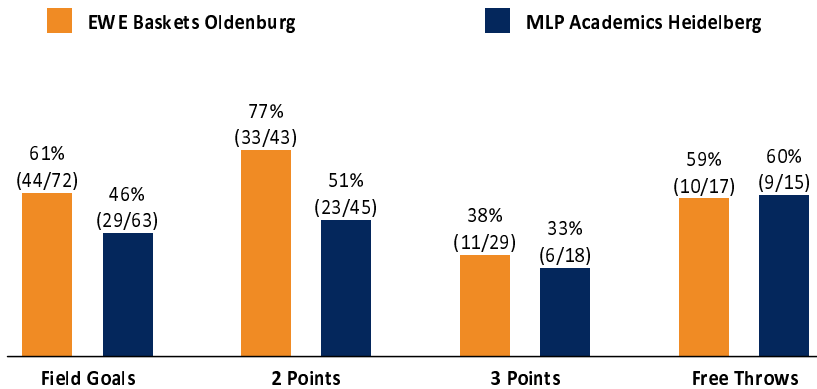

HDB - MLP Academics Heidelberg (Coach: IGNIATOVIC Branislav)

No.	Name	Min	PTS	2 Points	3 Points	Field Goals	Free Throws	OR	DR	TR	AS	ST	TO	BS	SB	PF	FD	EFF	+/-	
0	WATKINS Anthony	1:52	0	0/1 (0%)		0/1 (0%)									1	1		-1	-5	
*1	CHAPMAN Brekkott	28:26	18	5/9 (56%)	2/3 (67%)	7/12 (58%)	2/4 (50%)	1	2	3		1	4			3	4	11	-27	
2	WÜRZNER Niklas	27:27	4	2/4 (50%)	0/1 (0%)	2/5 (40%)			2	2	4		2			3		5	-23	
*3	LOWERY Robert	24:50	13	5/5 (100%)	1/5 (20%)	6/10 (60%)		2		2	6	1	3				4	15	-23	
*5	ELY Shyron	17:56	5	2/5 (40%)		2/5 (40%)	1/3 (33%)				1					2	2	1	-22	
8	UGRAI Maximilian	18:29	9	3/3 (100%)	1/1 (100%)	4/4 (100%)	0/1 (0%)		1	1		2	4			4	1	7	-7	
*10	MARTIN Kelvin	27:04	7	3/6 (50%)	0/2 (0%)	3/8 (38%)	1/2 (50%)	2	2	4	3	2				3	2	10	-20	
*15	GEIST Jordan	15:23	0		0/2 (0%)	0/2 (0%)			2	2	2		1			3	1	1	-20	
22	HEYDEN Phillipp	2:37	0	0/2 (0%)		0/2 (0%)									1		1	-2	-5	
29	OSAGHAE Osasumwen	13:21	6	1/5 (20%)		1/5 (20%)	4/4 (100%)	1	2	3			1	3		1	2	4	-16	
30	FRIEDERICI Leon	14:24	8	2/5 (40%)	1/2 (50%)	3/7 (43%)	1/1 (100%)		1	1	1	1	2			1	3	5	-2	
47	KUPPE Albert	8:11	3		1/2 (50%)	1/2 (50%)			1	1	1							4	-10	
Team / Coach								2		2							2			
Totals			200:00	73	23/45 (51%)	6/18 (33%)	29/63 (46%)	9/15 (60%)	8	13	21	18	7	17		5	21	20	62	-36

OLD	HDB
16 / 28 / 44	8 / 13 / 21
28	18
21	21
21	20
14	17
8	7
36	40
18	8
12	15
36 (109:73)	1 (7:8)
10-0 (42:27)	6-0 (87:61)
	Lead Changes: 2
	Times Tied: 1

EASYCREDIT-BBL.DE

Alle offiziellen Statistiken der easyCredit BBL, Daten, Rekorde uvm. gibt es auf easyCredit-BBL.de! Und für unterwegs: die neue offizielle Liga-App, kostenfrei für iOS und Android.

MAGENTASPORT.DE

Keinen Korb mehr verpassen - Alle Spiele der easyCredit Basketball Bundesliga und des MagentaSport BBL Pokals live auf MagentaSport.de

LEGEND
Min Minutes Played   DR Defensive Rebounds   AS Assists   BS Blocked Shots   PF Fouls   +/- Plus-Minus-Rating
DNP Did Not Play   OR Offensive Rebounds   ST Steals   SB Shots Blocked   FD Fouls Drawn   * Starters
PTS Points   TR Total Rebounds   TO Turnovers   EFF Efficiency = ((PTS + TR + AS + ST + BS) - ((FGA - FGM) + (FTA - FTM) + TO))