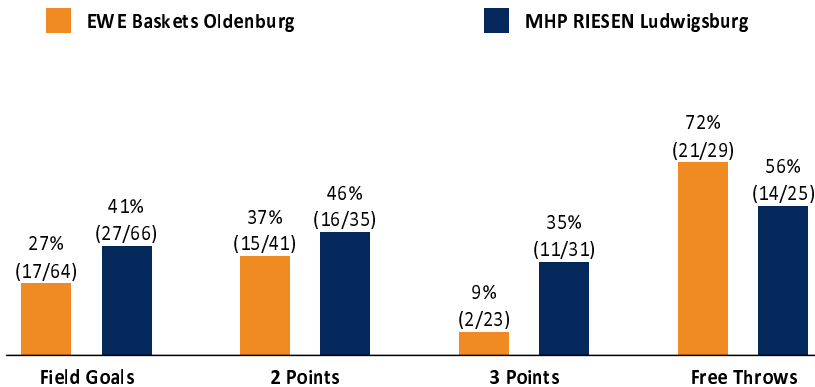

LUD - MHP RIESEN Ludwigsburg (Coach: PATRICK John)

No.	Name	Min	PTS	2 Points	3 Points	Field Goals	Free Throws	OR	DR	TR	AS	ST	TO	BS	SB	PF	FD	EFF	+/-	
*1	HULLS Jordan	18:24	3	0/1 (0%)	1/5 (20%)	1/6 (17%)					4	1			1	3	2	3	13	
2	PATRICK Jacob	18:19	14	0/2 (0%)	4/7 (57%)	4/9 (44%)	2/2 (100%)	1	2	3	1	1				4	1	14	18	
*5	SIMON Justin	26:01	11	3/7 (43%)	1/1 (100%)	4/8 (50%)	2/4 (50%)	1	2	3	2	2	2		1	2	3	10	11	
6	PATRICK Johannes	5:29	0		0/1 (0%)	0/1 (0%)			1	1			1			1		-1	-1	
7	BÄHRE Jonathan	1:15	0						2	2								2	0	
8	WOODARD James	18:16	5	1/2 (50%)	1/4 (25%)	2/6 (33%)		2	2	4	1							6	11	
11	HERZOG Lukas	7:44	2	1/1 (100%)	0/1 (0%)	1/2 (50%)			2	2						1		3	1	
*12	RADEBAUGH Jonah	36:32	14	2/5 (40%)	3/7 (43%)	5/12 (42%)	1/2 (50%)	1	7	8	7	2	2				2	21	18	
13	POLAS BAROLO Yorman	22:55	6	1/5 (20%)	1/2 (50%)	2/7 (29%)	1/2 (50%)	2	5	7	1					3	4	8	17	
*18	WOHLFARTH-BOTTERMANN Jonas	13:17	13	5/5 (100%)		5/5 (100%)	3/5 (60%)	1	5	6			2			3	4	15	10	
*21	DARDEN Tremmell	13:04	2	0/3 (0%)	0/3 (0%)	0/6 (0%)	2/4 (50%)	1		1	2	1		1		1	6	-1	3	
24	HAPP Ethan	18:44	9	3/4 (75%)		3/4 (75%)	3/6 (50%)	2	1	3	1	2		1		1	3	12	9	
Team / Coach								4		4							4			
Totals			200:00	79	16/35 (46%)	11/31 (35%)	27/66 (41%)	14/25 (56%)	15	29	44	19	9	7	2	2	19	25	96	22

OLD	Rebounds OR/DR/TR	LUD
19 / 30 / 49	Assists	15 / 29 / 44
9	Fouls	19
25	Fouls Drawn	25
19	Turnovers	7
15	Steals	9
3	Points in the Paint	24
24	Second Chance Points	8
18	Fast Break Points	11
12	Biggest Lead	24 (51:75)
7 (19:12)	Biggest Scoring Run	11-0 (45:62)
5-0 (5:2)	Lead Changes:	2
	Times Tied:	4

EASYCREDIT-BBL.DE

Alle offiziellen Statistiken der easyCredit BBL, Daten, Rekorde uvm. gibt es auf easyCredit-BBL.de! Und für unterwegs: die neue offizielle Liga-App, kostenfrei für iOS und Android.

MAGENTASPORT.DE

Keinen Korb mehr verpassen - Alle Spiele der easyCredit Basketball Bundesliga und des MagentaSport BBL Pokals live auf MagentaSport.de

LEGEND
Min Minutes Played   DR Defensive Rebounds   AS Assists   BS Blocked Shots   PF Fouls   +/- Plus-Minus-Rating
DNP Did Not Play   OR Offensive Rebounds   ST Steals   SB Shots Blocked   FD Fouls Drawn   * Starters
PTS Points   TR Total Rebounds   TO Turnovers   EFF Efficiency = ((PTS + TR + AS + ST + BS) - ((FGA - FGM) + (FTA - FTM) + TO))