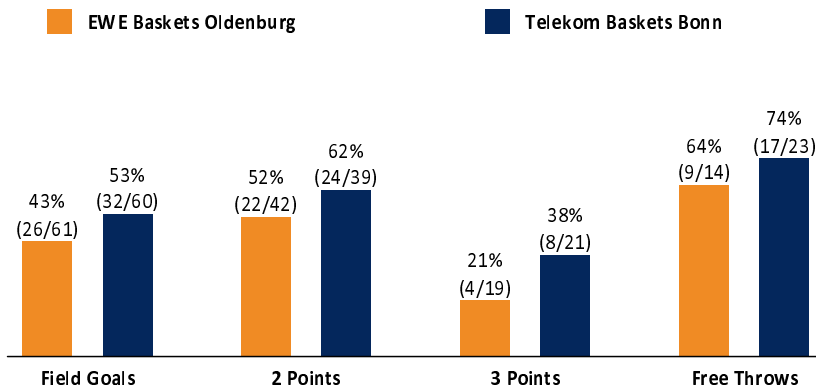

BON - Telekom Baskets Bonn (Coach: IISALO Tuomas)

No.	Name	Min	PTS	2 Points	3 Points	Field Goals	Free Throws	OR	DR	TR	AS	ST	TO	BS	SB	PF	FD	EFF	+/-
3	WARD Tyson	23:31	7	2/2 (100%)	1/2 (50%)	3/4 (75%)		1	5	6		3	2			4		13	9
*4	GORHAM Justin	30:09	16	4/5 (80%)	0/1 (0%)	4/6 (67%)	8/9 (89%)	3	11	14	1	1	2			3	7	27	16
6	KESSENS Michael	17:57	10	4/6 (67%)		4/6 (67%)	2/2 (100%)	2	3	5						2	1	13	10
7	MBOYA KOTIENO Mark	1:13	0															0	1
*9	TADDA Karsten	34:02	9	3/5 (60%)	1/2 (50%)	4/7 (57%)	0/2 (0%)	2	1	3	4	2	3		1	4	2	10	26
*10	KULVIETIS Saulius	20:50	6		2/7 (29%)	2/7 (29%)			3	3			2			2	2	2	13
*13	HAWKINS Javontae	31:14	16	3/8 (38%)	3/5 (60%)	6/13 (46%)	1/2 (50%)		6	6	1		2			1	1	13	15
24	HASBARGEN Tim	5:07	0						1	1			1					0	2
*33	JACKSON-CARTWRIGHT Parker	35:57	25	8/13 (62%)	1/4 (25%)	9/17 (53%)	6/8 (75%)	1	1	2	8	3	3			3	10	25	28
Team / Coach									1	1			1					0	
Totals		200:00	89	24/39 (62%)	8/21 (38%)	32/60 (53%)	17/23 (74%)	9	32	41	14	9	16		1	19	23	103	24

OLD	BON
6 / 20 / 26	Rebounds OR/DR/TR
15	Assists
23	Fouls
19	Fouls Drawn
14	Turnovers
11	Steals
34	Points in the Paint
7	Second Chance Points
9	Fast Break Points
0 (5:5)	Biggest Lead
8-0 (38:38)	Biggest Scoring Run
	Lead Changes: 0
	Times Tied: 6

EASYCREDIT-BBL.DE

Alle offiziellen Statistiken der easyCredit BBL, Daten, Rekorde uvm. gibt es auf easyCredit-BBL.de! Und für unterwegs: die neue offizielle Liga-App, kostenfrei für iOS und Android.

MAGENTASPORT.DE

Keinen Korb mehr verpassen - Alle Spiele der easyCredit Basketball Bundesliga und des MagentaSport BBL Pokals live auf MagentaSport.de

LEGEND
Min Minutes Played   DR Defensive Rebounds   AS Assists   BS Blocked Shots   PF Fouls   +/- Plus-Minus-Rating
DNP Did Not Play   OR Offensive Rebounds   ST Steals   SB Shots Blocked   FD Fouls Drawn   * Starters
PTS Points   TR Total Rebounds   TO Turnovers   EFF Efficiency = ((PTS + TR + AS + ST + BS) - ((FGA - FGM) + (FTA - FTM) + TO))