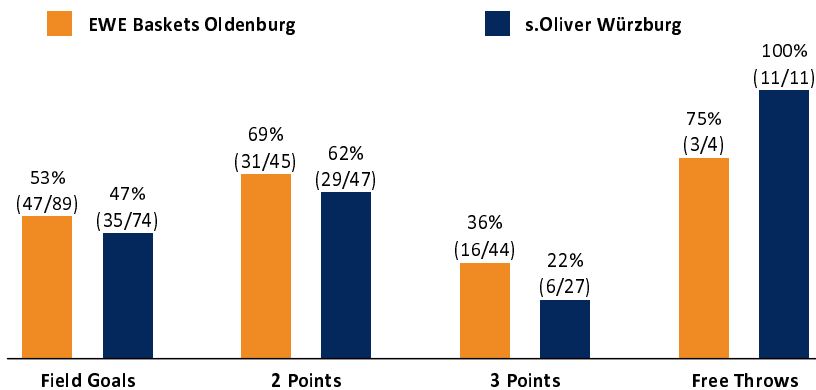

WUE - s.Oliver Würzburg (Coach: FILIPOVSKI Sasa)

No.	Name	Min	PTS	2 Points	3 Points	Field Goals	Free Throws	OR	DR	TR	AS	ST	TO	BS	SB	PF	FD	EFF	+/-
4	BÖHMER Julius	DNP																	
*7	KING Alex	27:28	5		1/6 (17%)	1/6 (17%)	2/2 (100%)		4	4	1	1	1				2	5	-25
*8	CALLISON Charles	38:46	12	3/5 (60%)	2/9 (22%)	5/14 (36%)			3	3	8		9					5	-24
20	ALBUS Julian	33:19	17	2/2 (100%)	3/9 (33%)	5/11 (45%)	4/4 (100%)	1	2	3	2	1				3	2	17	-18
*23	RODRIGUEZ Desi	33:45	29	12/19 (63%)		12/19 (63%)	5/5 (100%)	4	10	14	3		5		2	1	6	34	-27
24	HUNT Cameron	25:50	0	0/3 (0%)	0/2 (0%)	0/5 (0%)			1	1	4	1	1	1		2		1	-9
*44	BUFORD William	7:15	2	1/2 (50%)	0/1 (0%)	1/3 (33%)							1			1	2	-1	-8
*65	STANIC Filip	33:37	22	11/16 (69%)		11/16 (69%)		8	9	17	3	1	1				1	37	-19
Team / Coach									1	1		1						0	
Totals		200:00	87	29/47 (62%)	6/27 (22%)	35/74 (47%)	11/11 (100%)	13	30	43	21	4	19	1	2	7	13	98	-26

OLD	WUE
12 / 25 / 37	13 / 30 / 43
31	Assists 21
13	Fouls 7
7	Fouls Drawn 13
7	Turnovers 19
14	Steals 4
50	Points in the Paint 50
15	Second Chance Points 16
19	Fast Break Points 6
32 (78:46)	Biggest Lead 2 (0:2)
10-0 (10:2)	Biggest Scoring Run 6-0 (10:8)
	Lead Changes: 1
	Times Tied: 0

EASYCREDIT-BBL.DE

Alle offiziellen Statistiken der easyCredit BBL, Daten, Rekorde uvm. gibt es auf easyCredit-BBL.de! Und für unterwegs: die neue offizielle Liga-App, kostenfrei für iOS und Android.

MAGENTASPORT.DE

Keinen Korb mehr verpassen - Alle Spiele der easyCredit Basketball Bundesliga und des MagentaSport BBL Pokals live auf MagentaSport.de

LEGEND
Min Minutes Played   DR Defensive Rebounds   AS Assists   BS Blocked Shots   PF Fouls   +/- Plus-Minus-Rating
DNP Did Not Play   OR Offensive Rebounds   ST Steals   SB Shots Blocked   FD Fouls Drawn   * Starters
PTS Points   TR Total Rebounds   TO Turnovers   EFF Efficiency = ((PTS + TR + AS + ST + BS) - ((FGA - FGM) + (FTA - FTM) + TO))