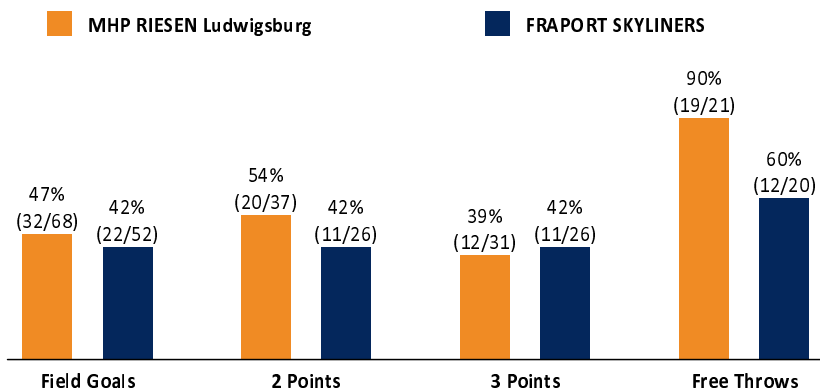

FRA - FRAPORT SKYLINERS (Coach: OCAMPO Diego)

No.	Name	Min	PTS	2 Points	3 Points	Field Goals	Free Throws	OR	DR	TR	AS	ST	TO	BS	SB	PF	FD	EFF	+/-
*0	WANK Lukas	23:43	6	1/2 (50%)	0/1 (0%)	1/3 (33%)	4/6 (67%)	2	3	5	3		8	1	1	3	4	3	-22
*3	HAARMS Matt	20:48	2	1/5 (20%)		1/5 (20%)	0/2 (0%)	3	4	7			1	1		3	3	3	-20
6	SCHOORMANN Len	31:13	17	3/6 (50%)	3/6 (50%)	6/12 (50%)	2/2 (100%)		2	2	3	2	6	1		3	3	13	-16
*20	MOORE Rasheed	30:05	11	1/4 (25%)	2/5 (40%)	3/9 (33%)	3/4 (75%)	2	5	7			2		1		2	9	-19
*21	BRENNEKE Lorenz	26:43	6	2/3 (67%)	0/1 (0%)	2/4 (50%)	2/4 (50%)		3	3	1	1	3			3	2	4	-22
22	DEBISSCHOP Brooks	17:13	3	1/4 (25%)		1/4 (25%)	1/2 (50%)	3	3	6	2		3	1	1	1	1	5	-8
*23	ROBERTSON Quantez	30:02	13	2/2 (100%)	3/9 (33%)	5/11 (45%)			3	3	1	1	7			4		5	-23
77	MEREDITH Matthew	DNP																	
91	RICHARDSON Alexander	DNP																	
98	HECKER Felix	20:13	9		3/4 (75%)	3/4 (75%)		1		1	1		2			3	1	8	-10
Team / Coach								7	2	9		2					7		
Totals		200:00	67	11/26 (42%)	11/26 (42%)	22/52 (42%)	12/20 (60%)	18	25	43	11	4	34	4	3	20	16	57	-28

LUD	FR
12 / 13 / 25	18 / 25 / 43
15	11
16	20
20	16
12	34
20	4
34	22
17	12
18	7
29 (86:57)	3 (8:11)
10-0 (82:54)	8-0 (8:11)
Lead Changes: 2	
Times Tied: 2	

EASYCREDIT-BBL.DE

Alle offiziellen Statistiken der easyCredit BBL, Daten, Rekorde uvm. gibt es auf easyCredit-BBL.de! Und für unterwegs: die neue offizielle Liga-App, kostenfrei für iOS und Android.

MAGENTASPORT.DE

Keinen Korb mehr verpassen - Alle Spiele der easyCredit Basketball Bundesliga und des MagentaSport BBL Pokals live auf MagentaSport.de

LEGEND
Min Minutes Played   DR Defensive Rebounds   AS Assists   BS Blocked Shots   PF Fouls   +/- Plus-Minus-Rating
DNP Did Not Play   OR Offensive Rebounds   ST Steals   SB Shots Blocked   FD Fouls Drawn   * Starters
PTS Points   TR Total Rebounds   TO Turnovers   EFF Efficiency = ((PTS + TR + AS + ST + BS) - ((FGA - FGM) + (FTA - FTM) + TO))